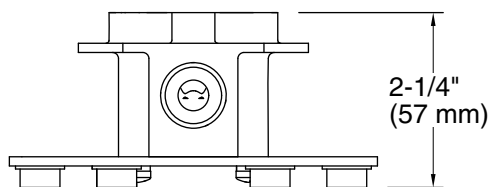

Technical Information

All product dimensions are nominal.

Notes

Install this product according to the installation guide.

Adequate floor support is required. The wood support must be a minimum of 2" (51 mm) thick by 6" (152 mm) wide. 2x6 lumber is NOT adequate for this application.

Concrete can be used as the floor support.

Requires 3/16" masonry drill bit and six 1/4" x 1-3/4" concrete screws, not included.