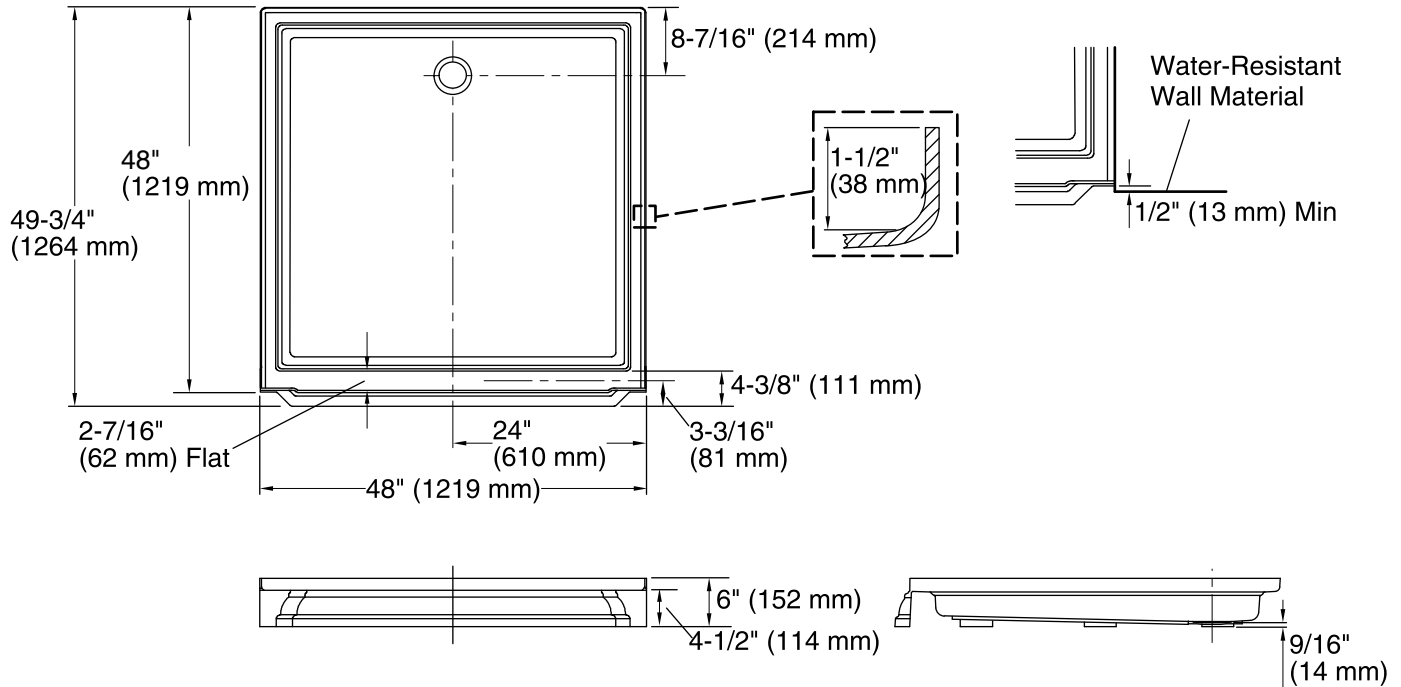

Technical Information

All product dimensions are nominal.
 Installation: Three-wall alcove
 Drain location: Center rear
 Weight: 55 lbs (24.9 kg)
 Minimum floor load: 20 lbs/ft² (97.6 kg/m²)

Notes

Measure your actual product for rough-in details. Install this product according to the installation instructions. Shimming may be required to level the fixture. Shimming between stud frame and fixture may be required. Stud opening tolerance is + 1/4" (6 mm), - 0" (0 mm).