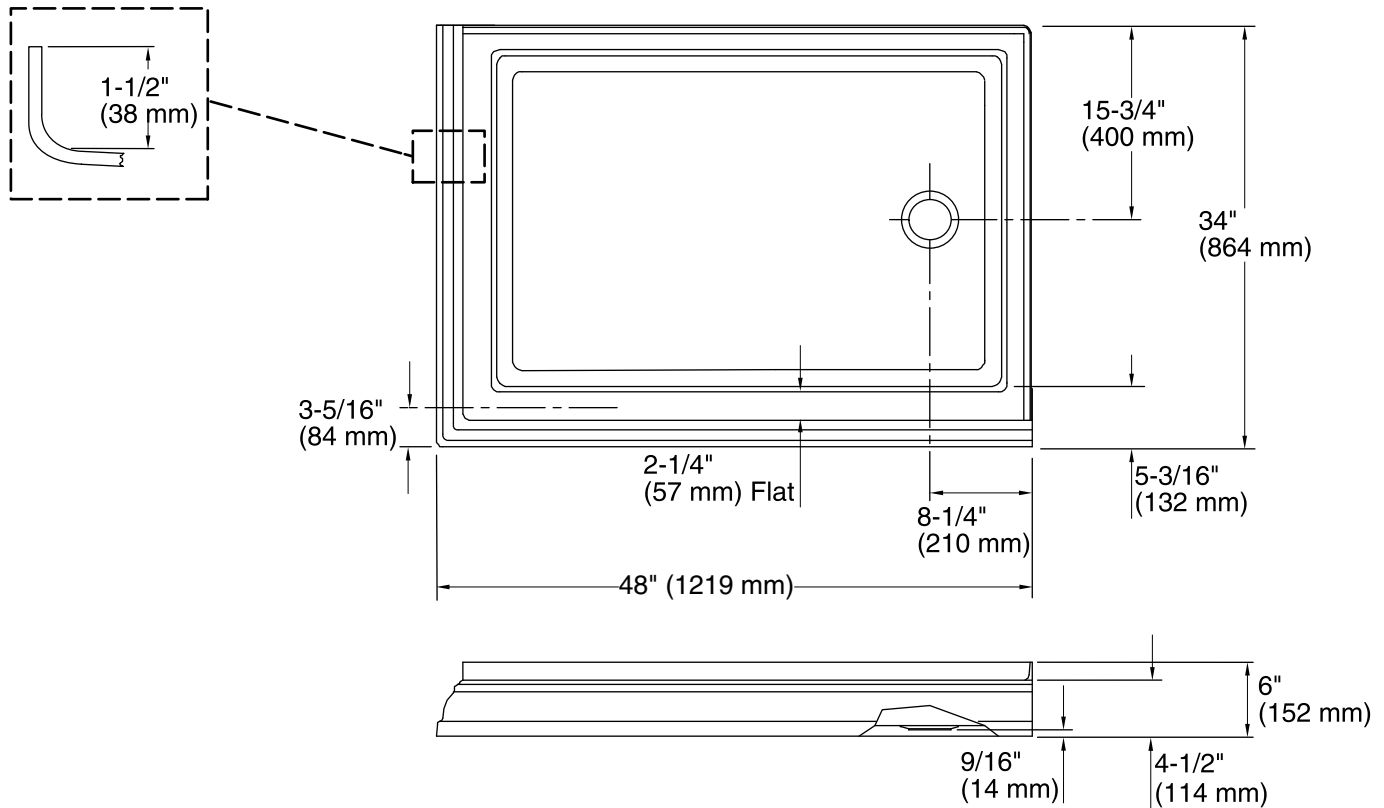

Features

- Textured floor pattern.
- Corner installation.
- Durable acrylic construction.
- Right drain.
- Coordinates with other products in the Memoirs collection.

Recommended Products/Accessories

K-9132 Shower Drain

Technical Information

All product dimensions are nominal.

Installation:	Corner, Three-wall alcove
Drain location:	Right
Weight:	36 lbs (16.3 kg)
Minimum floor load:	20 lbs/ft ² (97.6 kg/m ²)

Notes

- Measure your actual product for rough-in details. Install this product according to the installation instructions.
- Shimming may be required to level the fixture. Shimming between stud frame and fixture may be required.
- Stud opening tolerance is + 1/4" (6 mm), - 0" (0 mm).