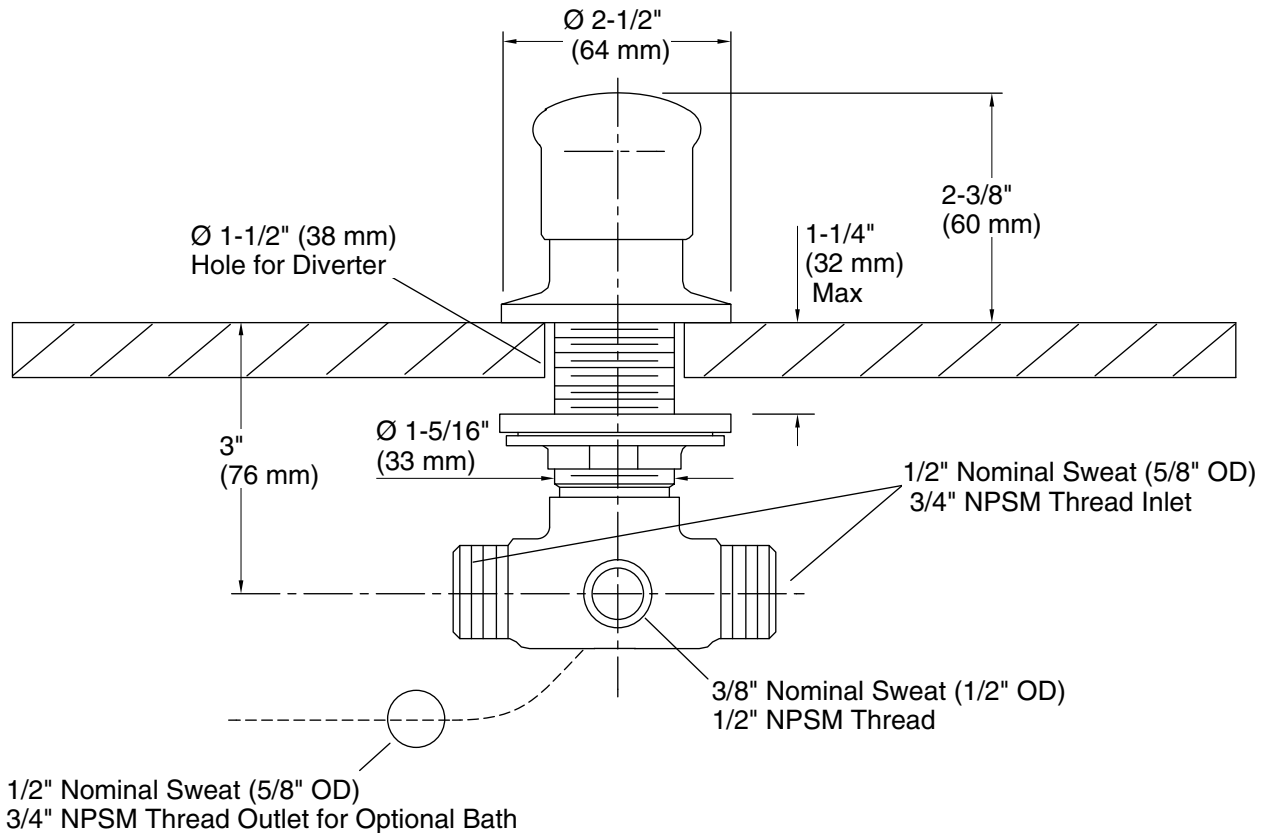

Features

- Two-way brass diverter valve.
- Diverter valve has backflow protection.

Installation

- Bath- or deck-mount.

Recommended Products/Accessories

K-23723 Faucet cleaner

Codes/Standards

ASME A112.18.1/CSA B125.1

Technical Information

All product dimensions are nominal.

Notes

Install this product according to the installation guide.

Diverter valve has backflow protection.