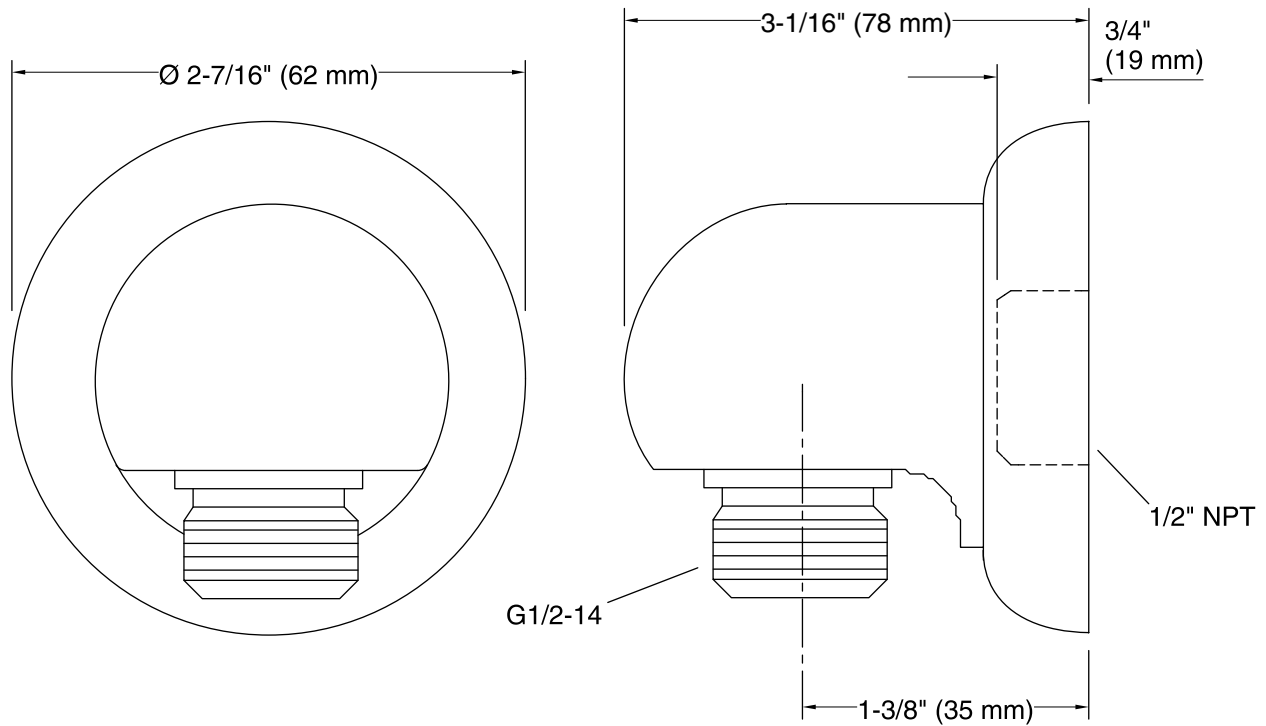

Features

- Brass construction
- KOHLER finishes resist corrosion and tarnishing.
- Complete range of faucets, accessories and showering components to coordinate a full bathroom
- For use with a handshower and hose (sold separately)
- 1/2 inch NPT inlet
- G1/2 outlet connection

Technical Information

All product dimensions are nominal.

Drain included: No

Notes

Install this product according to the installation instructions.