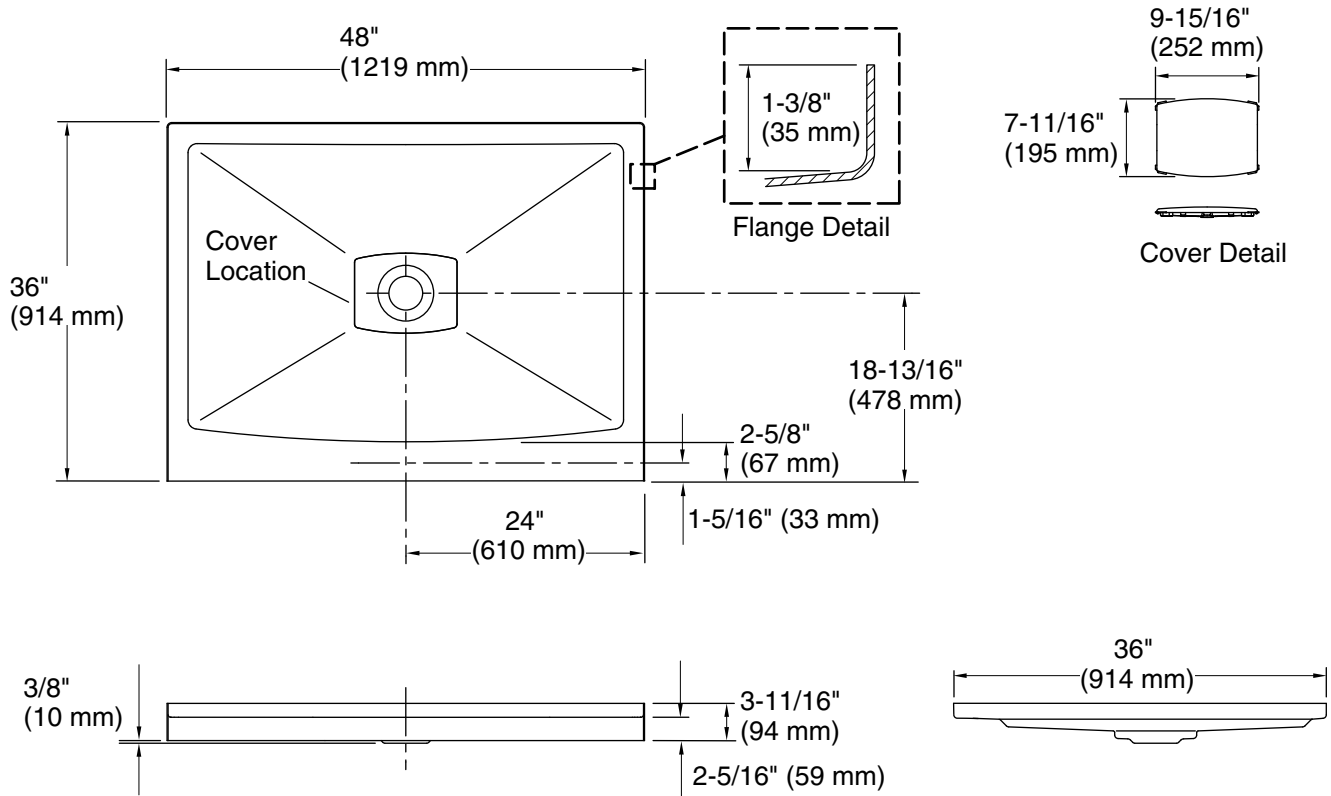

Color	Code	Description
	0	White
	96	Biscuit
	NY	Dune
	95	Ice™ Grey
	33	Mexican Sand™
	58	Thunder™ Grey
	7	Black Black™

Technical Information

All product dimensions are nominal.

Installation:	Three-wall alcove
Drain location:	Center
Weight:	43 lbs (19.5 kg)
Minimum floor load:	20 lbs/ft ² (97.6 kg/m ²)

Notes

Measure your actual product for rough-in details.

Install this product according to the installation instructions.

Shimming may be required to level the fixture.

Shimming may be required between the stud frame and the fixture.