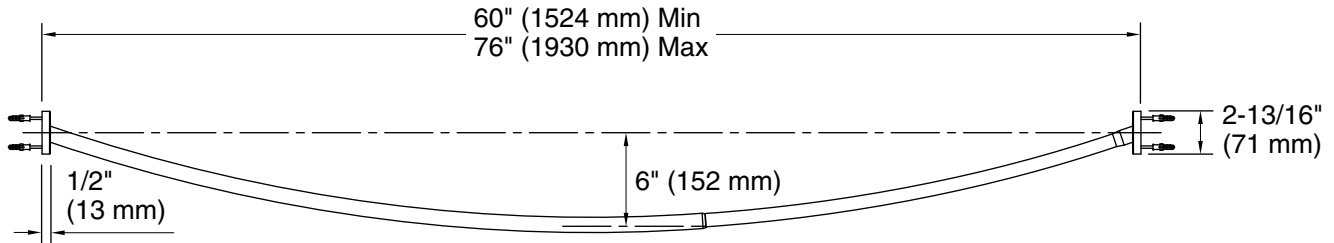

Technical Information

All product dimensions are nominal.

Material: Stainless Steel

Notes

Install this product according to the installation guide.

CAUTION: Risk of personal injury. Do not install these products in any area where they are likely to be used inadvertently as a grab bar or support bar. These products are not designed or intended for use as a grab bar or support bar.