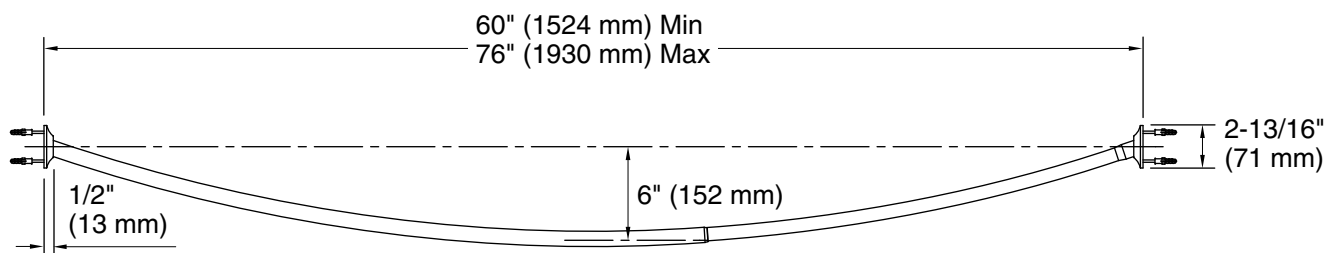

Technical Information

All product dimensions are nominal.

Material: Stainless Steel

Notes

Install this product according to the installation guide.

CAUTION: Risk of personal injury. Do not install these products in any area where they are likely to be used inadvertently as a grab bar or support bar. These products are not designed or intended for use as a grab bar or support bar.