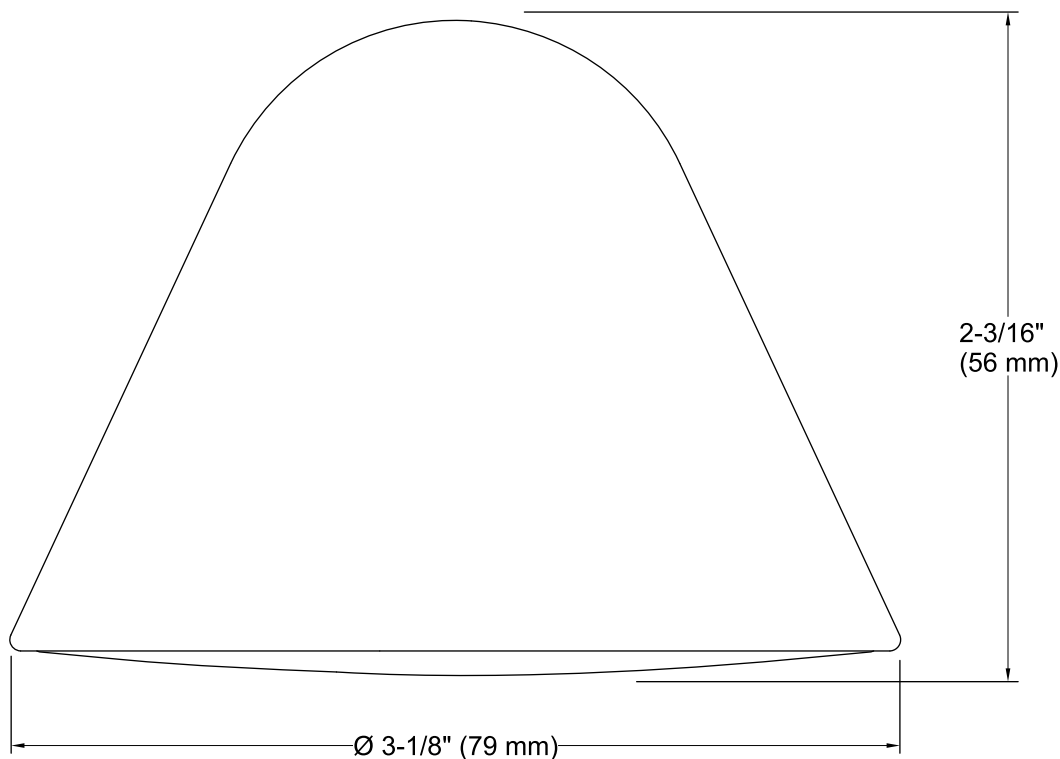

Available Colors/Finishes

Color tiles intended for reference only.

Color	Code	Description
	0	White
	FBG	Retro Blue
	FGN	Chartreuse
	FNY	Navy Blue
	FRD	Cherry Red

Technical Information

All product dimensions are nominal.