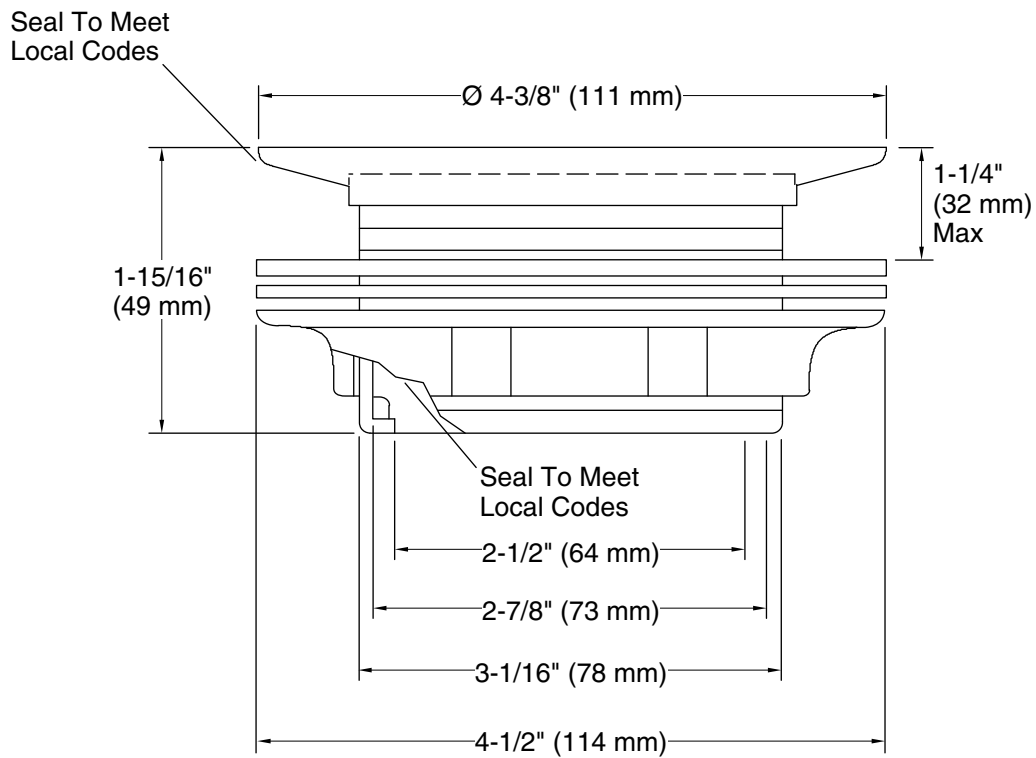

Technical Information

All product dimensions are nominal.

Notes

Install this product according to the installation guide.