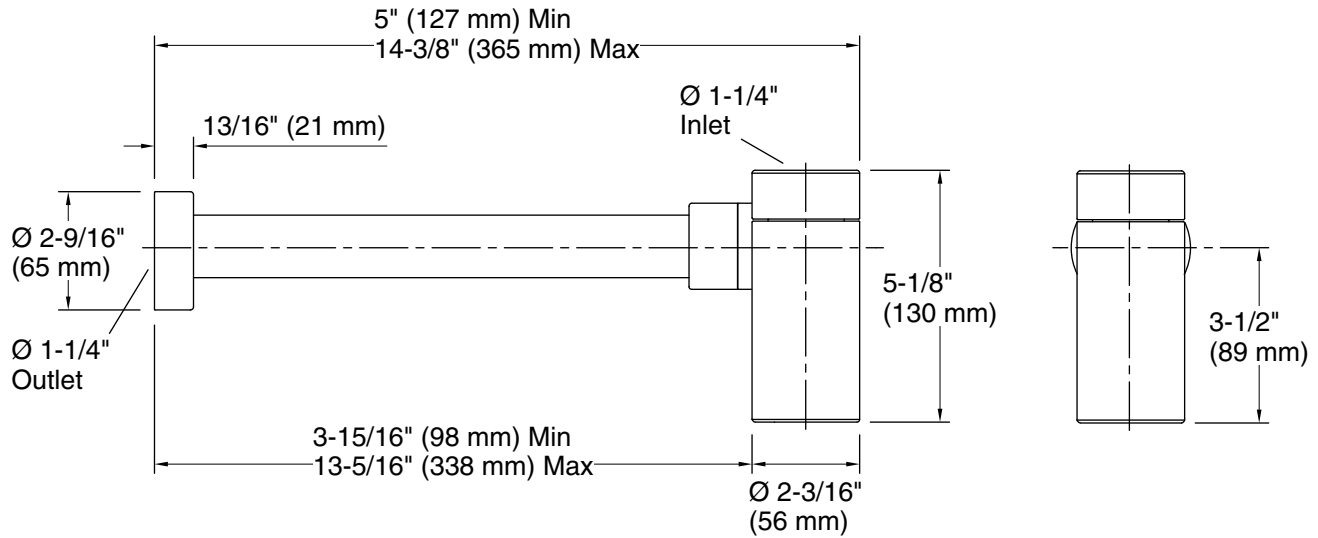

Technical Information

All product dimensions are nominal.

Drain included: No

Notes

Install this product according to the installation guide.