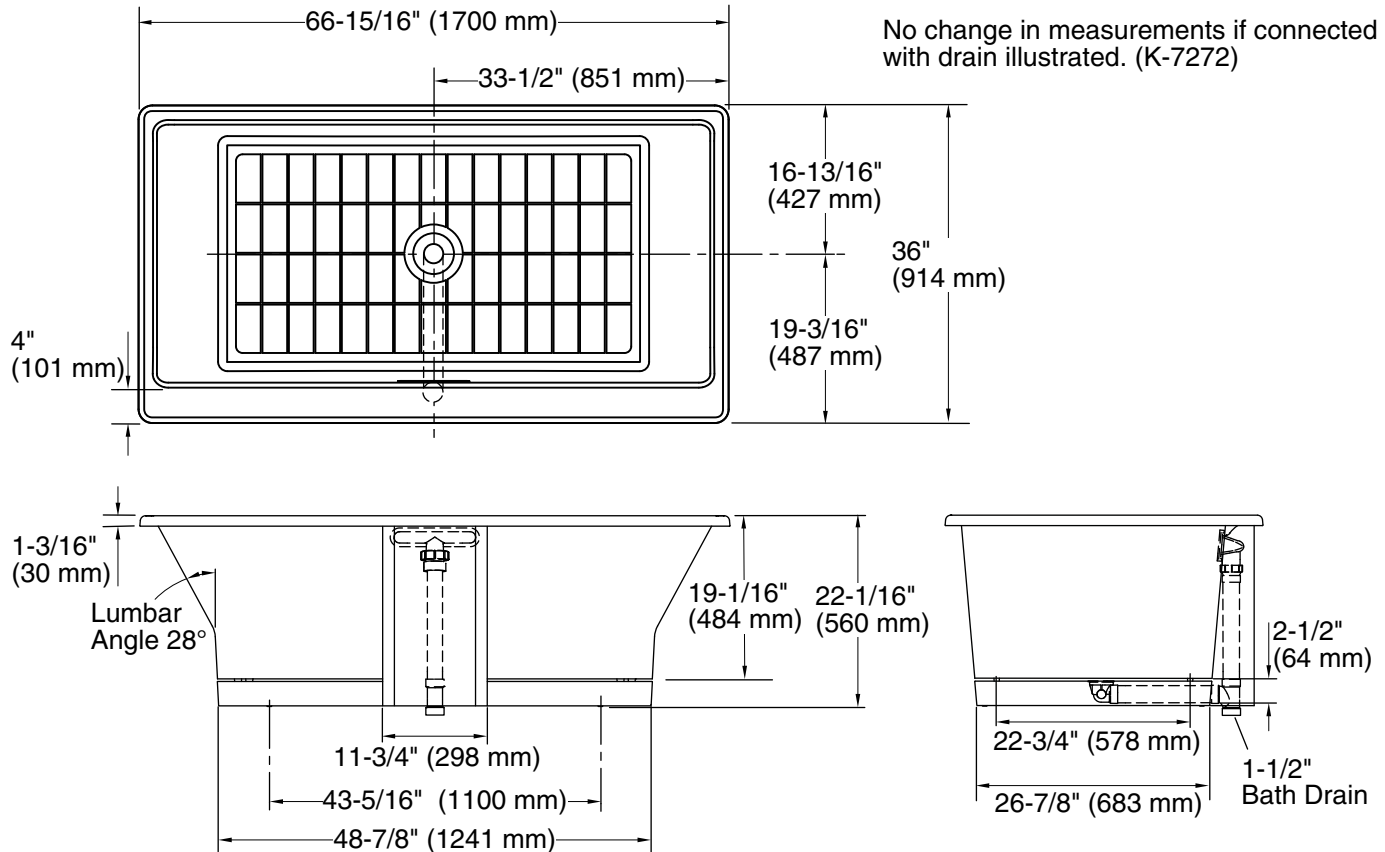

## Technical Information

All product dimensions are nominal.

Installation:	Freestanding
Drain location:	Center
Basin area, bottom:	49" x 26-1/2" (1245 mm x 673 mm)
Basin area, top:	62-1/2" x 29-1/4" (1588 mm x 743 mm)
Weight:	435 lbs (197.3 kg)
Minimum floor load:	73 lbs/ft <sup>2</sup> (356.4 kg/m <sup>2</sup> )
Water depth:	15-1/4" (387 mm)
Water capacity:	90 gal (340.7 L)