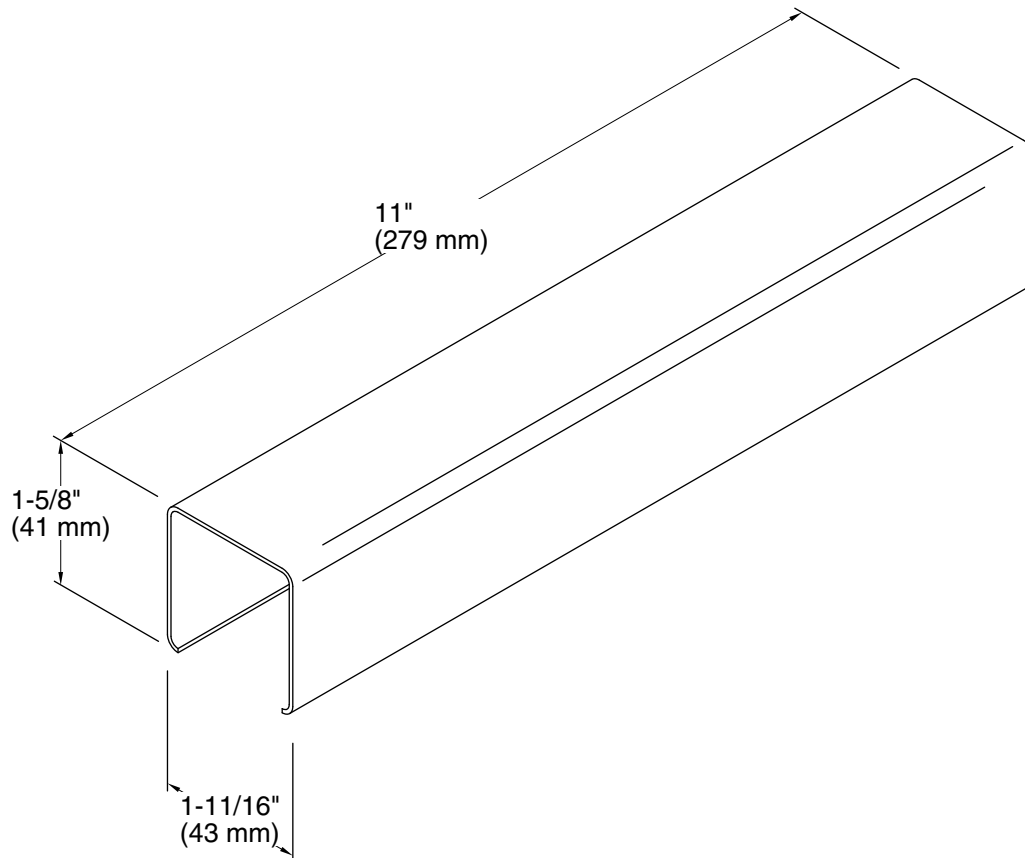

Technical Information

All product dimensions are nominal.

Material: Stainless Steel

Notes

Install this product according to the installation guide.