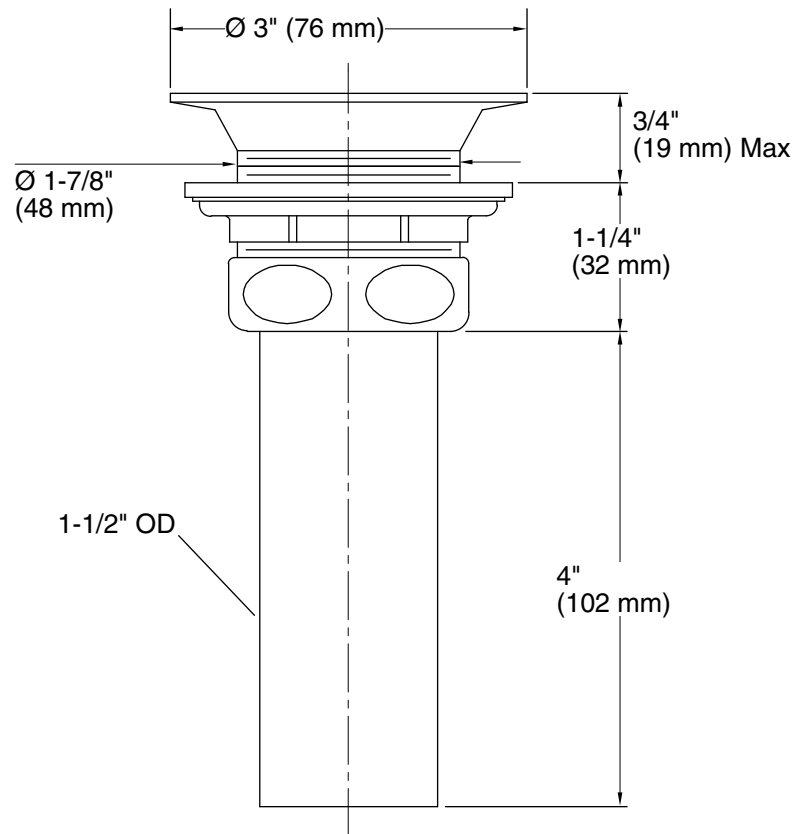

Technical Information

All product dimensions are nominal.

Notes

Install this product according to the installation guide.