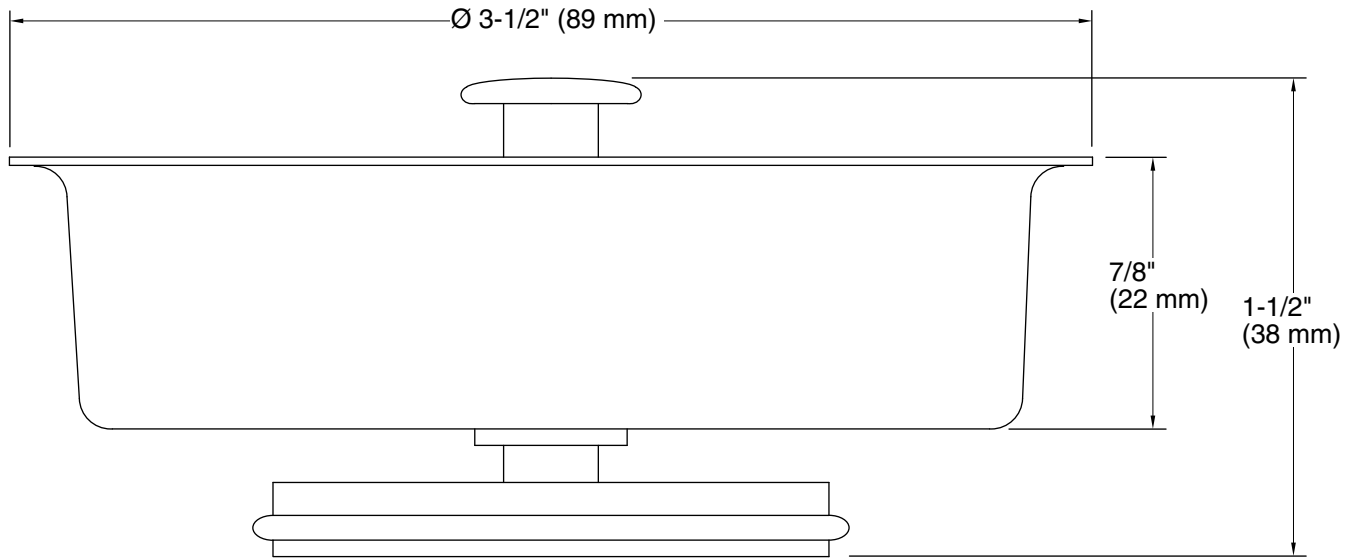

Features

- Removable basket with an open/close stopper that seals tightly into Duostrainer body..

Material

- Premium metal construction for durability and reliability.

Installation

- Fits sinks with standard 3-1/2- or 4-inch outlet.
- Requires K-8804 Duostrainer body and tailpiece (sold separately).

Technical Information

All product dimensions are nominal.

Notes

Install this product according to the installation guide.