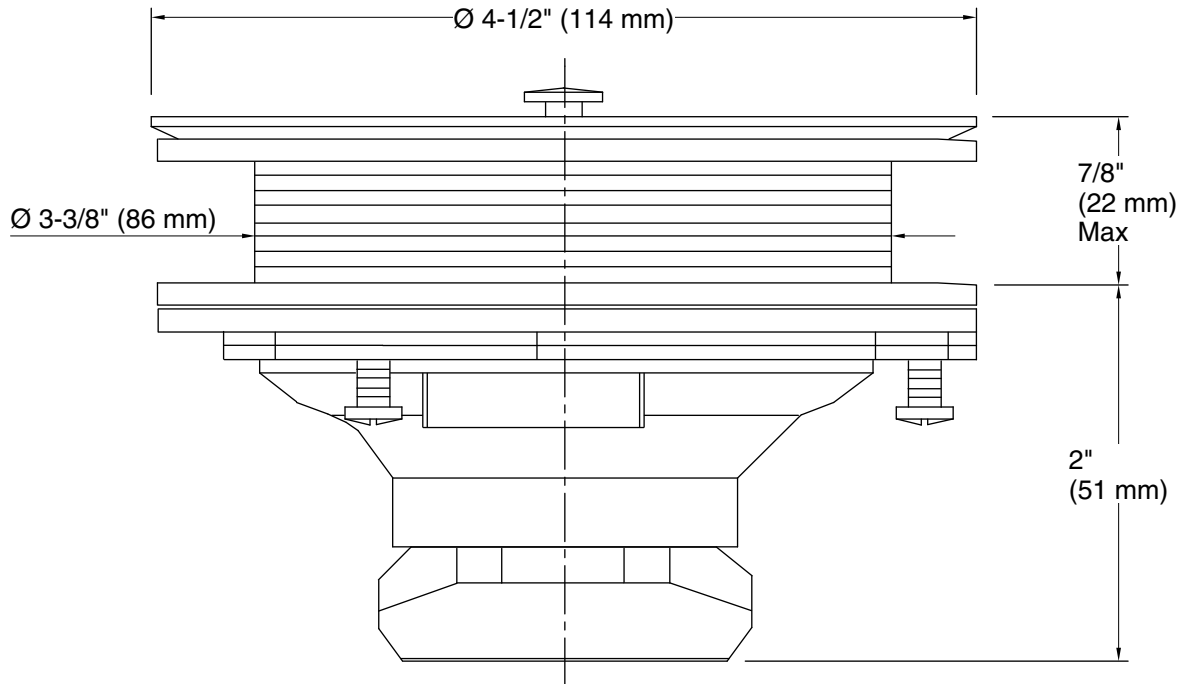

Features

- For sink installations with 3-1/2" (89 mm) or 4" (102 mm) outlet.
- Removable basket strainer with open/close stopper that seals tightly.
- Less tailpiece.
- 4-1/2" (114 mm) x 2-7/8" (73 mm)

Technical Information

All product dimensions are nominal.