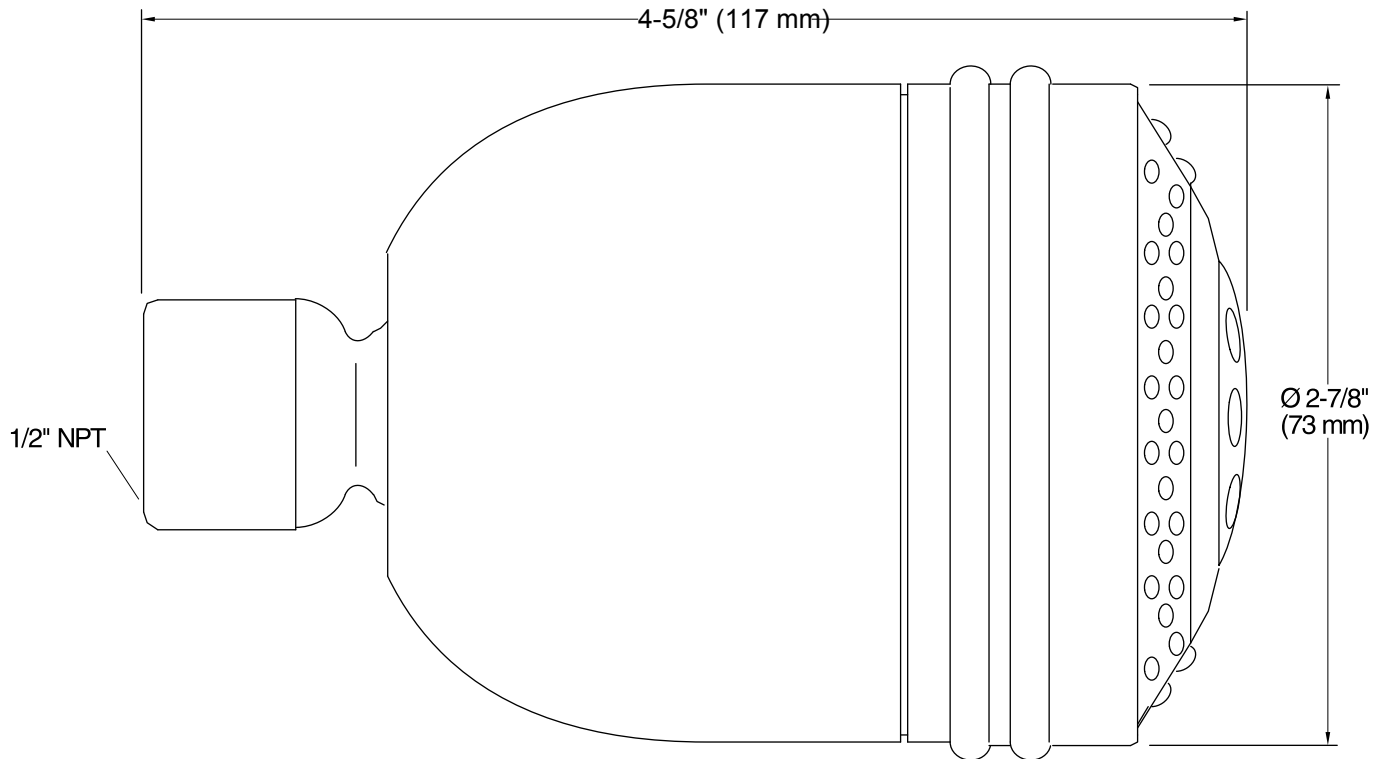

Technical Information

All product dimensions are nominal.

Showerhead/Body Spray:

Rated maximum flow: 2 gal/min (7.6 l/min)

Pressure: 80 psi (5.5 bar)

Notes

Install this product according to the installation guide.