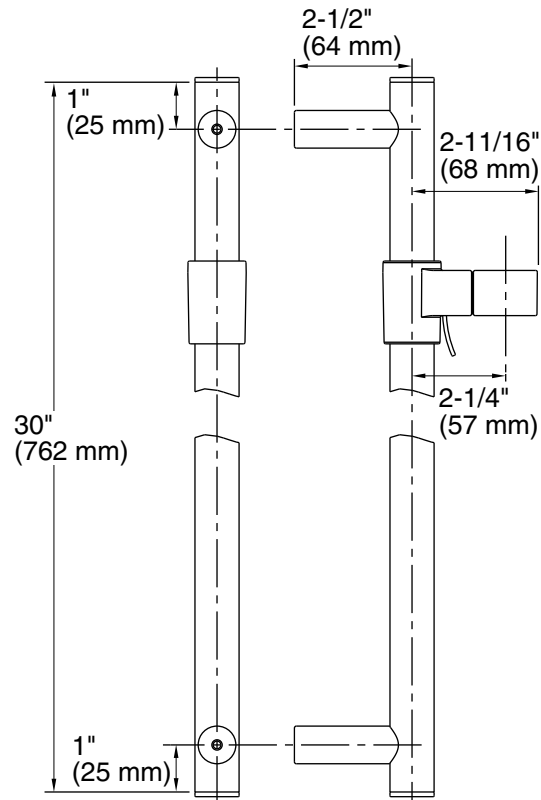

Features

- 30" adjustable slidebar supports a handshower at the desired height for a customized showering experience.

Material

- Durable metal construction.
- KOHLER finishes resist corrosion and tarnishing.

Recommended Products/Accessories

- 1109083 Escutcheon
- 1032501 Escutcheon, round
- 1032502 Escutcheon, round
- 1032503 Escutcheon, square
- K-23723 Faucet cleaner

ADA CSA B651 OBC

Codes/Standards

ASME A112.18.1/CSA B125.1
ADA
ICC/ANSI A117.1
CSA B651
OBC

Technical Information

All product dimensions are nominal.

Notes

Install this product according to the installation guide.

ADA, OBC, CSA B651 compliant when installed to the specific requirements of these regulations.