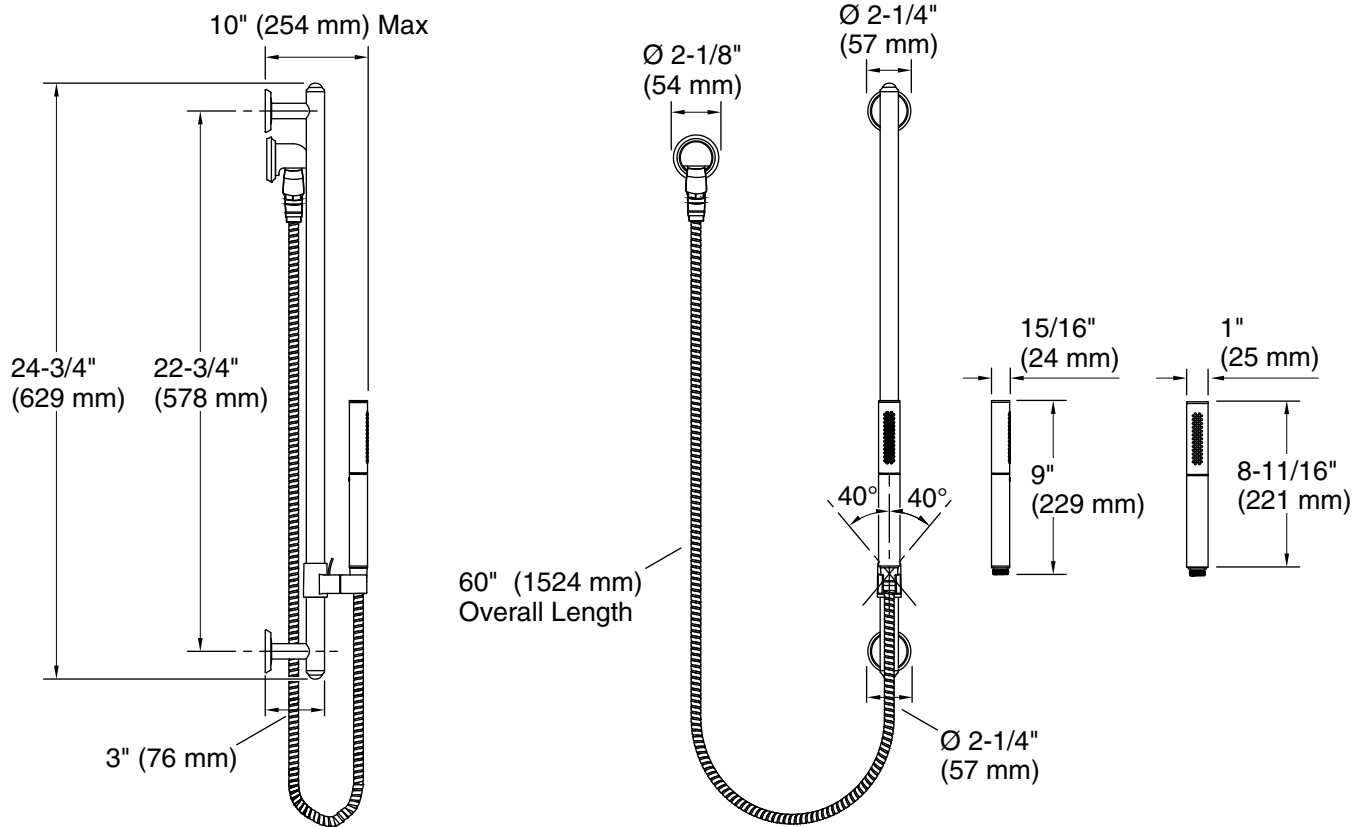

Features

- Includes multifunction handshower, slide bar with trim, 60" hose, supply elbow and vacuum breaker.
- Features the Shift™ ellipse multifunction handshower.
- MasterClean™ sprayface features an easy-to-clean surface that withstands mineral buildup.

Material

- KOHLER finishes resist corrosion and tarnishing.

Recommended Products/Accessories

K-23723 Faucet cleaner

Included Components

Product consists of:

- K-9660 Vacuum Breaker
- K-9514 60" Shower Hose
- K-974 slidebar trim kit
- K-9069 24" shower slidebar
- K-10257 Multifunction Handshower

Color tiles intended for reference only.

Color	Code	Description
	CP	Polished Chrome
	BN	Vibrant® Brushed Nickel

Technical Information

All product dimensions are nominal.

Handshower:

Rated maximum flow: 2.5 gal/min (9.5 l/min)
Pressure: 80 psi (5.5 bar)

Notes

Install this product according to the installation guide.

IMPORTANT! The sidebar must be mounted to stud framing at both the top and bottom mounting locations. Do not use or depend on plastic wall anchors to attach the sidebar.