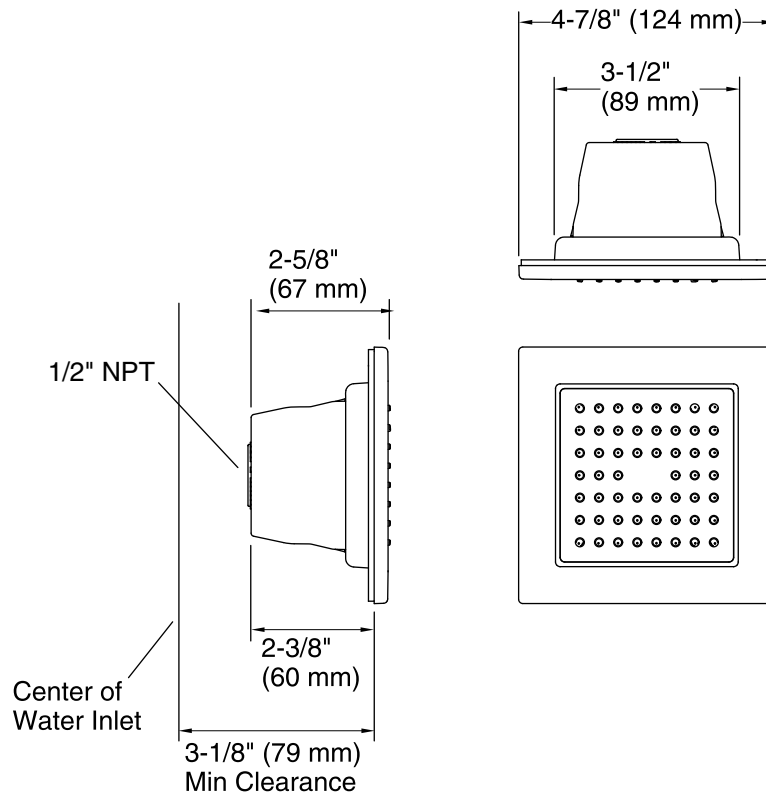

Technical Information

All product dimensions are nominal.

Drain included: No

Notes

For use with automatic compensating valves rated at 2.5 gal/min (9.5 l/min) or less.

Install this product according to the installation guide.