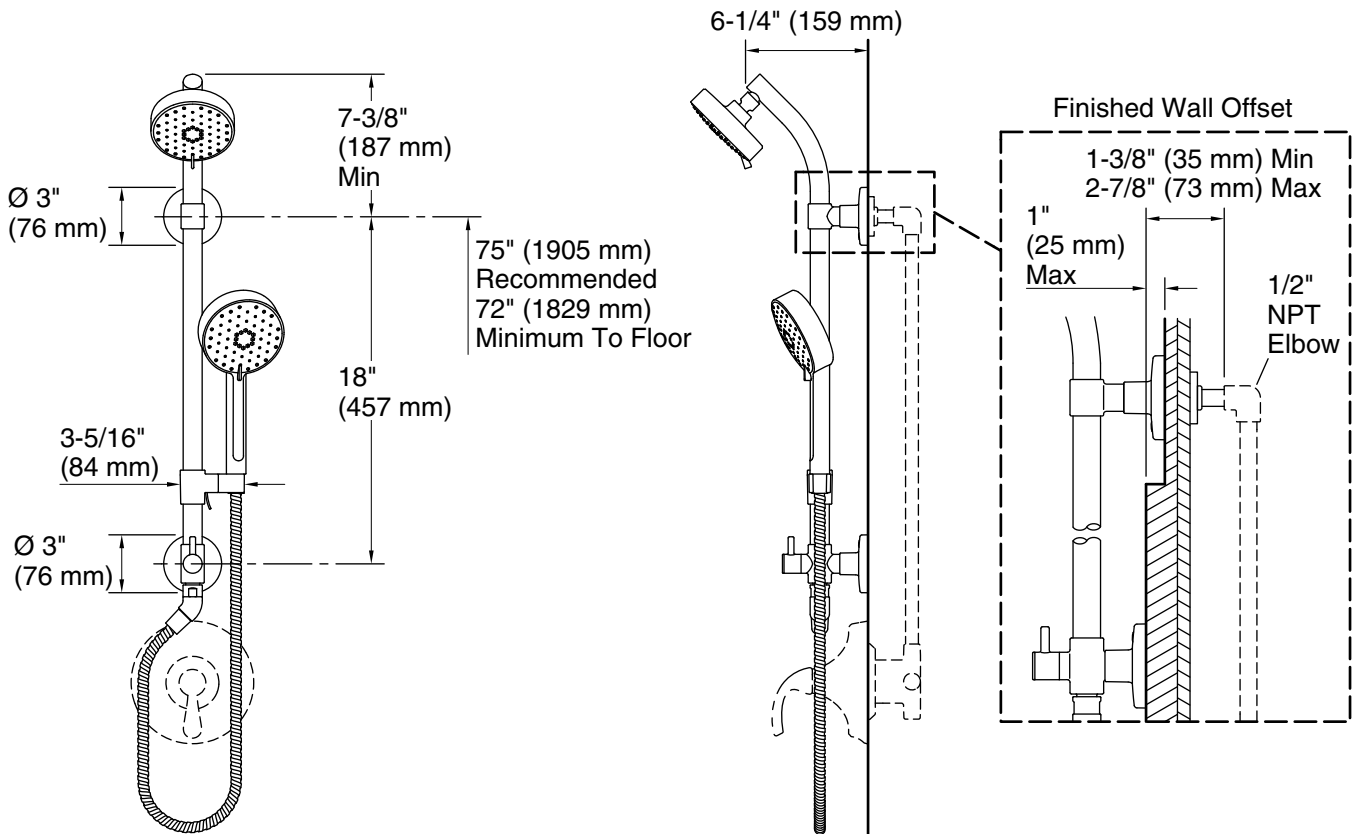

### Features

- Includes K-72419-G Awaken® showerhead, K-72415-G Awaken® handshower, K-45906 HydroRail®-S shower column and K-45982 Awaken® 60" ribbon hose.
- Advanced spray engine provides three alternate experiences: wide-coverage, intense drenching and targeted spray.
- Wide-coverage spray produces an encompassing spray for everyday use.
- Intense drenching spray delivers a forceful spray ideal for rinsing soap from hair.
- Targeted spray is a focused stream for targeting sore muscles or use as a utility spray.
- Simple thumb tab allows for a smooth transition between sprays.
- MasterClean™ sprayface features an easy-to-clean surface that withstands mineral buildup.
- 1.75 gpm (6.6 lpm) maximum showerhead/handshower flow rate at 45 psi (3.1 bar).
- Slidebar bracket allows you to adjust height and angle of handheld shower head.
- Diverter at the base of the column makes for easy toggling between handshower and showerhead.

### Installation

- Wall-mount.
- For use in shower-only installations.
- Installs in less than 60 minutes without changes to in-wall plumbing (subject to condition of existing installation).
- Includes an adapter that will fit with most installations but may require K-1194630, K-1187917 or K-1194302.

### Included Components

Product consists of:

K-72415 Multifunction Handshower  
K-45982 60" ribbon hose  
K-45906 shower column  
K-72419 Multifunction Showerhead

ADA OBC

### Technical Information

All product dimensions are nominal.

Drain included: No