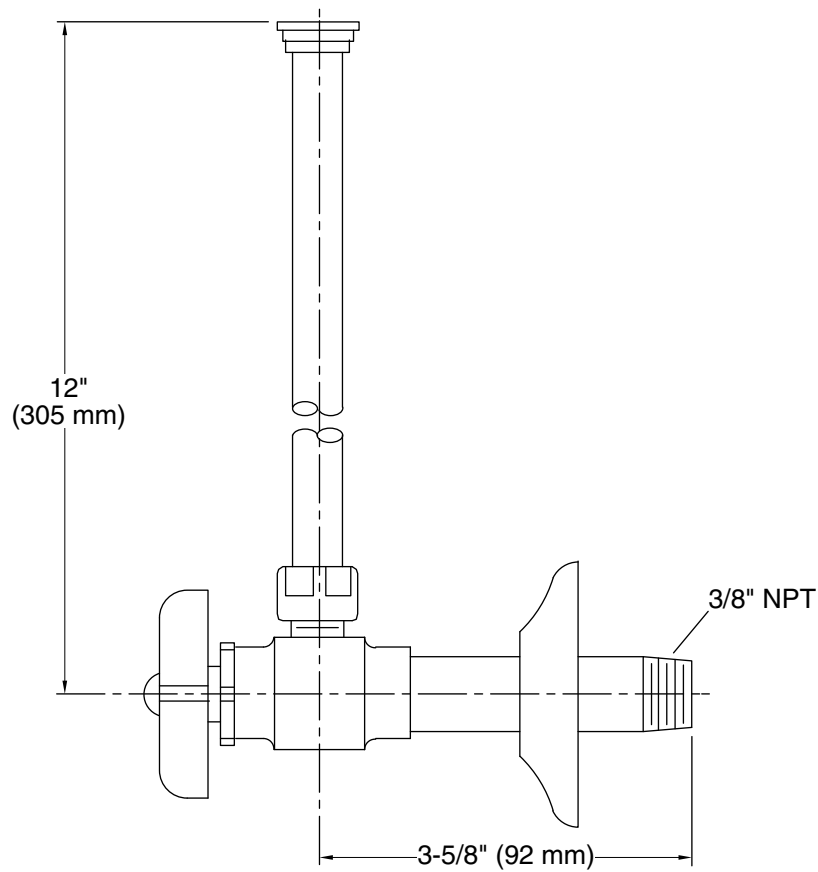

KOHLER® Faucets

Angle Supply with Stop (single) K-7637

Features

- Compression valve.
- Annealed vertical tube with supply flange.
- 3/8 NPT connection with flange.
- Four-arm handle stop.

Material

- Brass construction.

Technical Information

All product dimensions are nominal.

Notes

Install this product according to the installation guide.