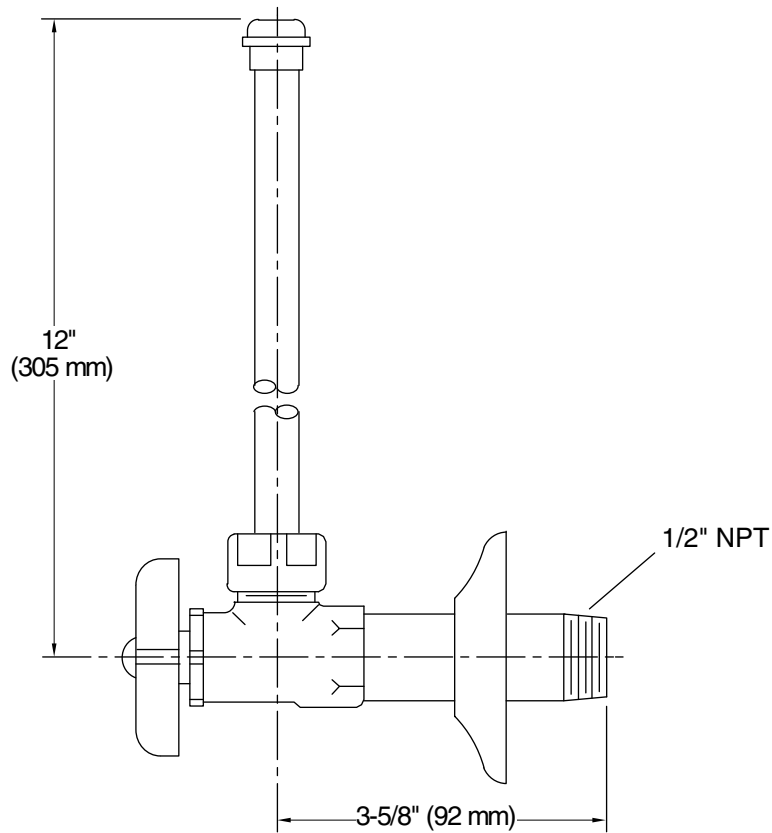

## Angle Supply with Stop (pair) K-7606-P

### Features

- Compression valve.
- Pair of angle supplies with stop.
- Annealed vertical tube with union connection.
- 1/2" NPT connection with flange.
- Four-arm handle stop.

**Technical Information**

All product dimensions are nominal.

**Notes**

Install this product according to the installation guide.