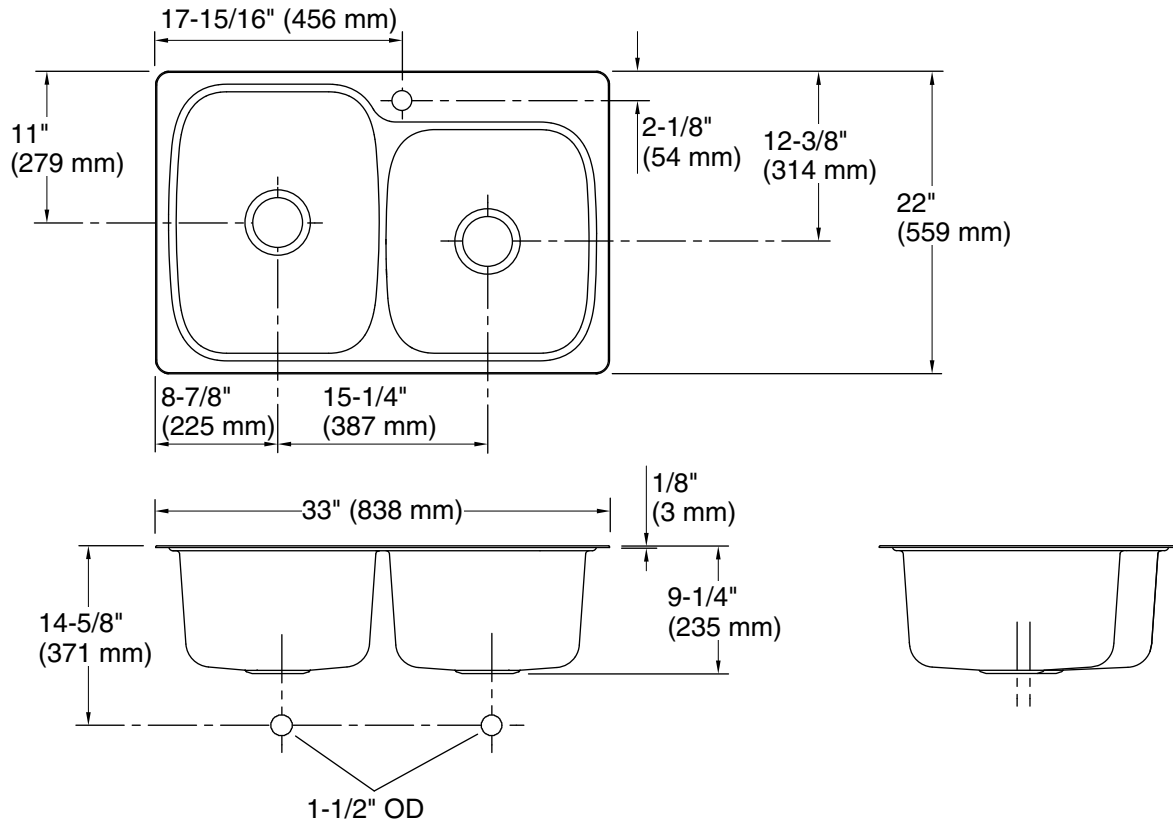

KOHLER®

Verse™ Top-/Under-Mount Kitchen Sink K-75791-1

Features

- 36-inch minimum base cabinet width.
- Large/medium bowls.
- 9" (229 mm) depth provides generous workspace.
- Single faucet hole.
- SilentShield® sound-absorption technology offers quieter performance.
- Includes installation hardware.

Technical Information

All product dimensions are nominal.

Installation:	Top-mount, Under-mount
Min. base cabinet width:	36" (914 mm)
Bowl area (Right):	Length: 14-3/16" (360 mm) Width: 15-11/16" (398 mm) Bowl depth: 9" (229 mm) Water depth: 9" (229 mm)
Bowl area (Left):	Length: 14-3/16" (360 mm) Width: 18-7/16" (468 mm) Bowl depth: 9" (229 mm) Water depth: 9" (229 mm)
Number of deck holes:	1
Faucet hole(s):	1-7/16" (37 mm)
Drain hole:	3-3/4" (94 mm)
Template:	1263722-7, required, included