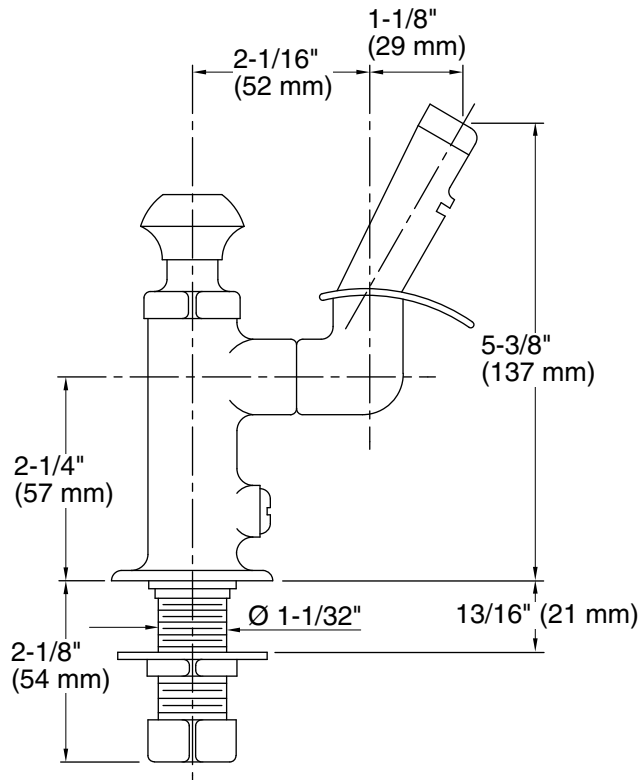

## Features

- Push button self-closing valve.
- 3-3/16" (81 mm) spout.
- Flow regulator.
- Less drain.

## Technical Information

All product dimensions are nominal.

### Spout:

Spout reach: 3-3/16" (81 mm)