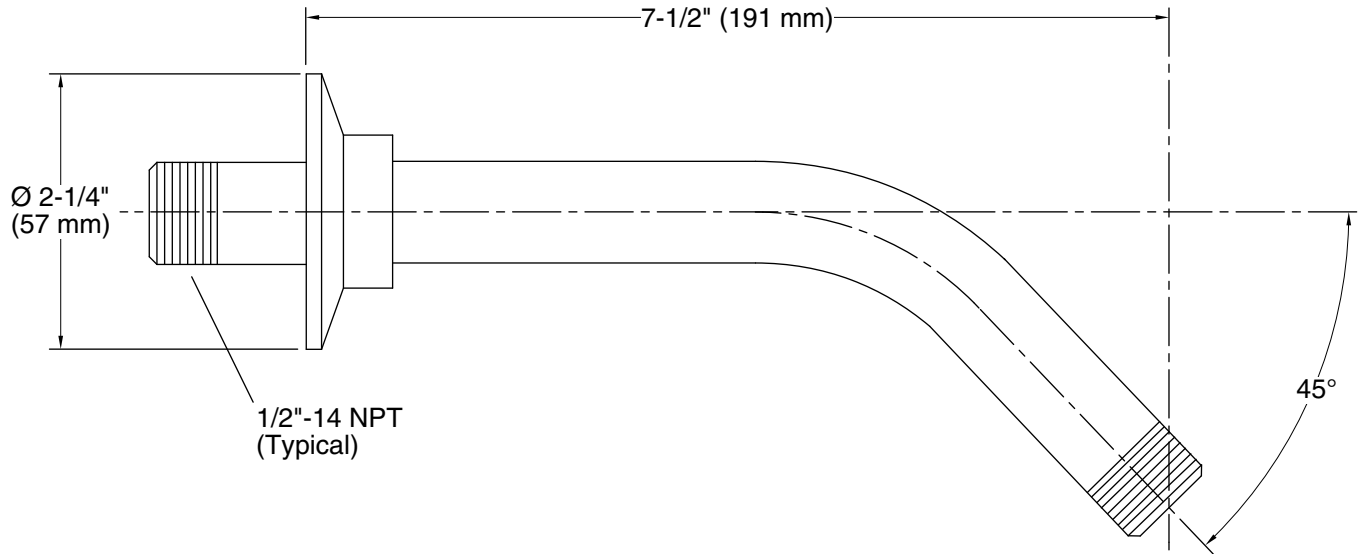

Features

- Metal construction.
- 1/2" -14 NPT thread both ends.
- Wall-mount flange.

Recommended Products/Accessories

K-23723 Faucet cleaner

Codes/Standards

None Applicable

KOHLER® Faucet Lifetime Limited Warranty

Technical Information

All product dimensions are nominal.

Notes

Install this product according to the installation guide.