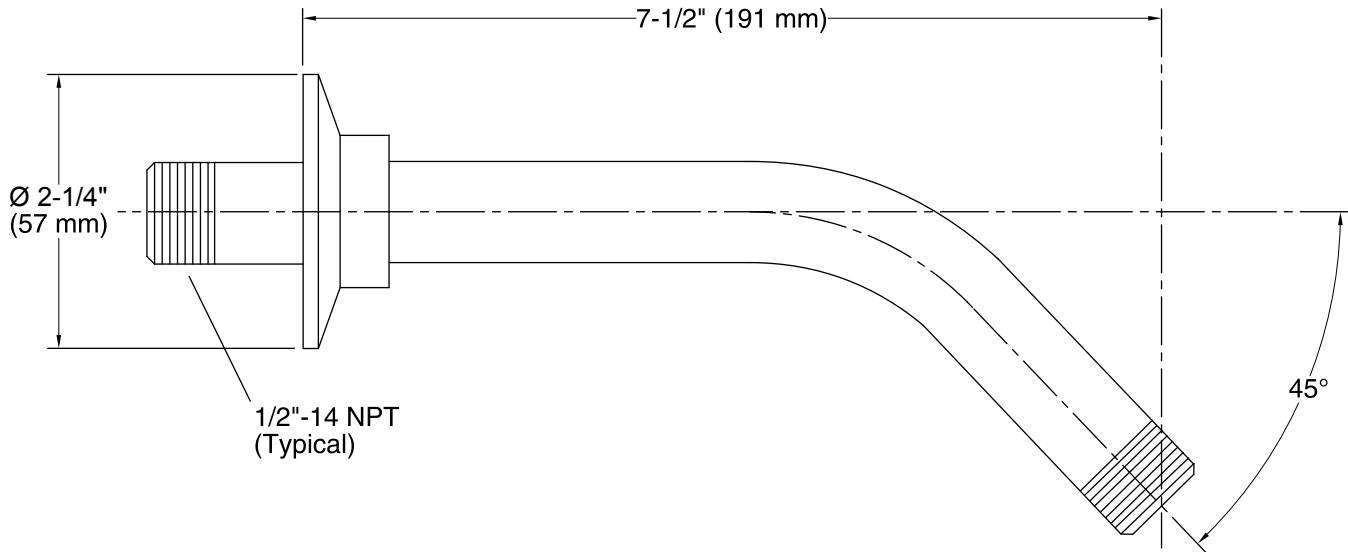

Features

- Metal construction.
- 1/2" -14 NPT thread both ends.
- Wall-mount flange.

Codes/Standards

None Applicable

KOHLER® Faucet Lifetime Limited Warranty

See website for detailed warranty information.

Available Colors/Finishes

Technical Information

All product dimensions are nominal.

Notes

Install this product according to the installation guide.