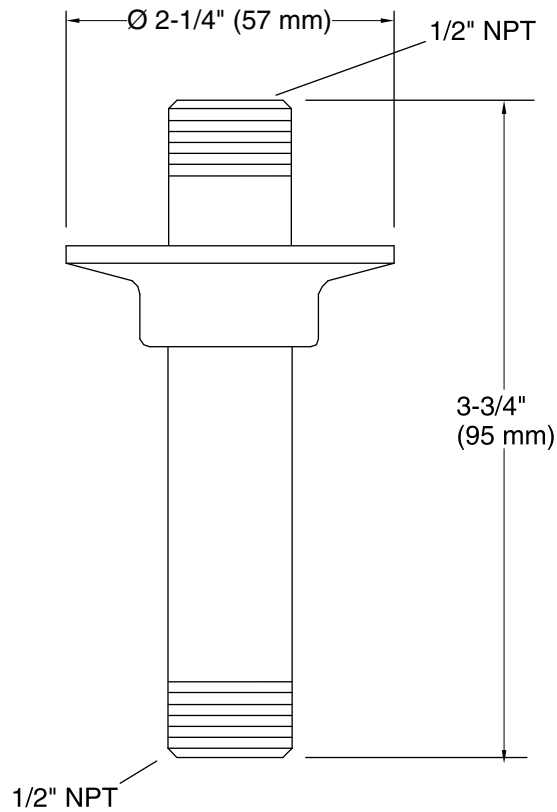

Features

- 1/2" NPT connections.
- Includes flange.
- 3" (76 mm) straight shower arm.

Material

- Brass construction.
- KOHLER finishes resist corrosion and tarnishing.

Installation

- Ceiling-mount

Codes/Standards

Technical Information

All product dimensions are nominal.

Notes

Install this product according to the installation instructions.