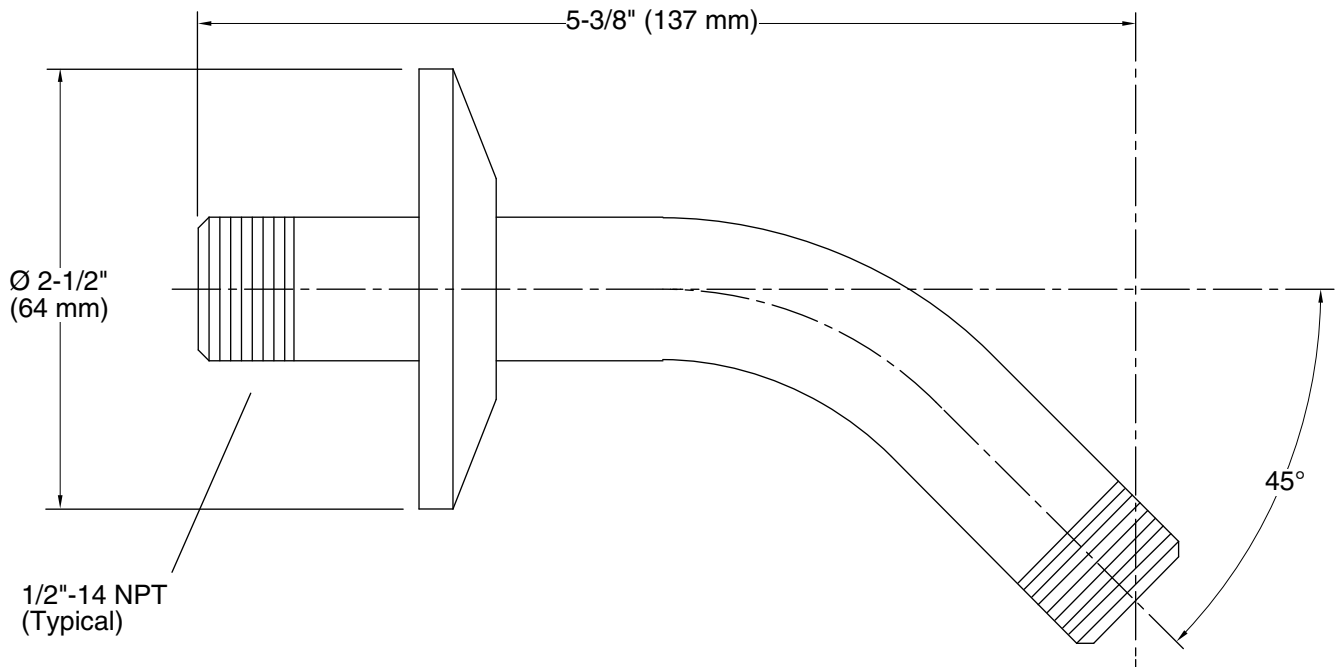

Features

- Arm features 5-3/8-inch reach.
- 1/2" NPT connection.

Material

- Durable metal construction.
- KOHLER finishes resist corrosion and tarnishing.

Installation

- Wall-mount.

Recommended Products/Accessories

Technical Information

All product dimensions are nominal.