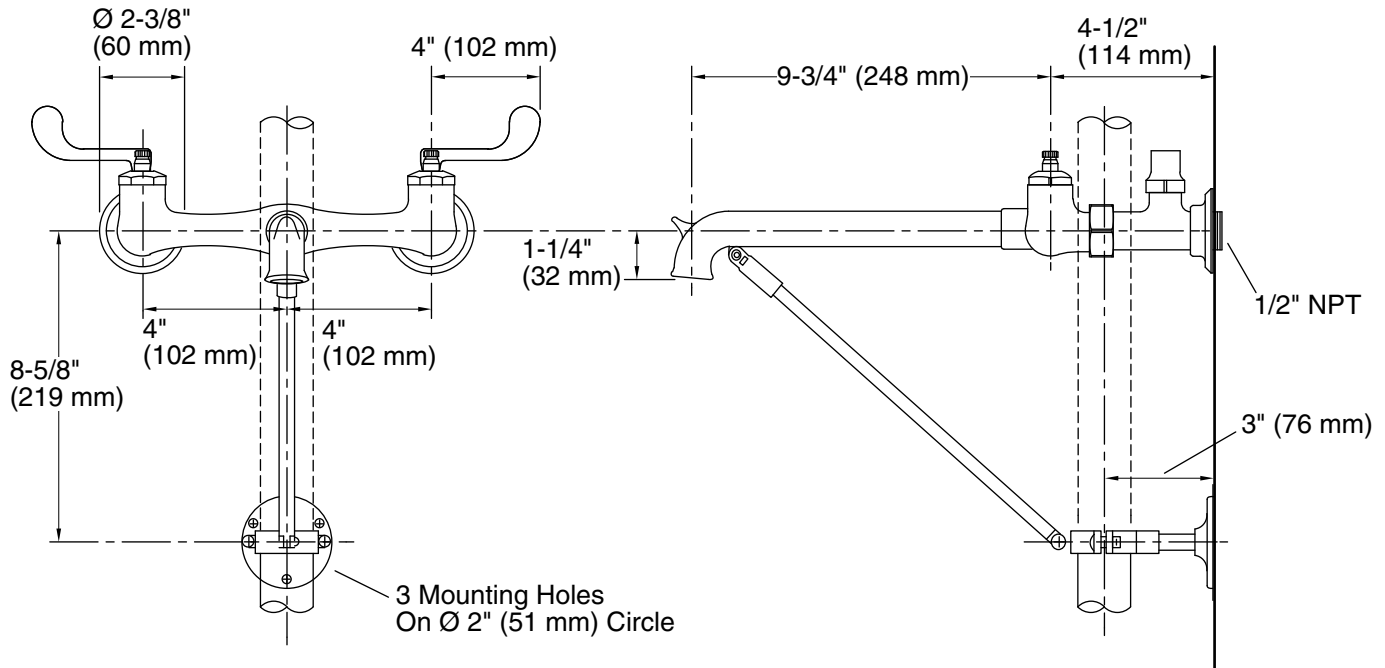

Technical Information

All product dimensions are nominal.

Notes

Install this product according to the installation instructions.

ADA, CSA B651 compliant when installed to the specific requirements of these regulations.