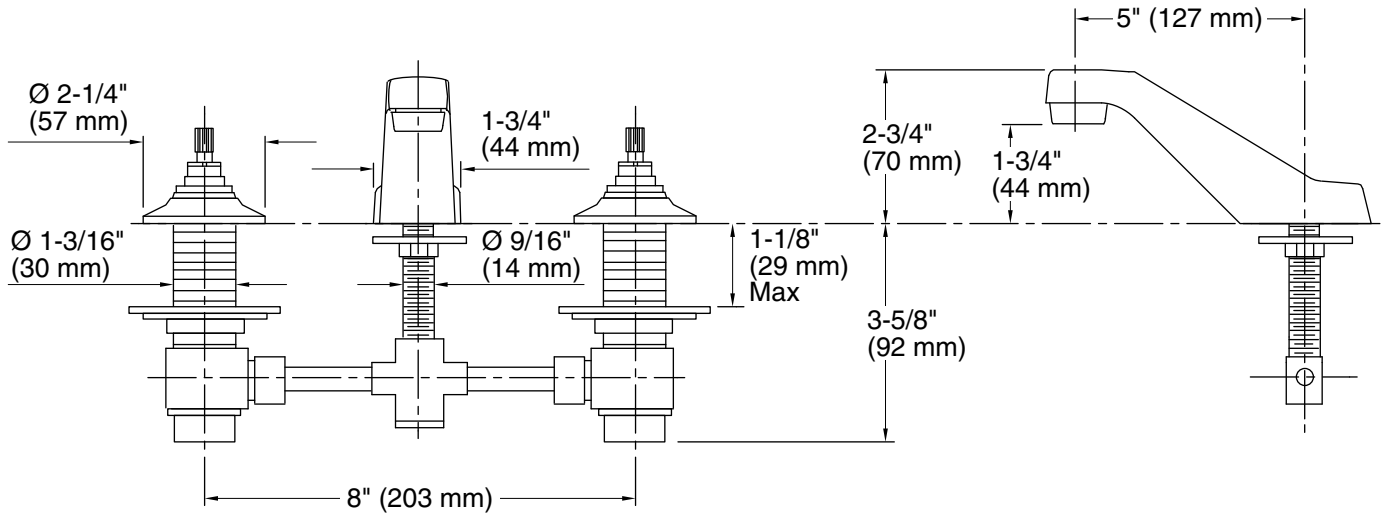

Technical Information

All product dimensions are nominal.

Faucet:

Flow rate: 2 gal/min (7.6 l/min)

Pressure: 60 psi (4.1 bar)

Spout:

Spout reach: 5" (127 mm)

Notes

Install this product according to the installation guide.