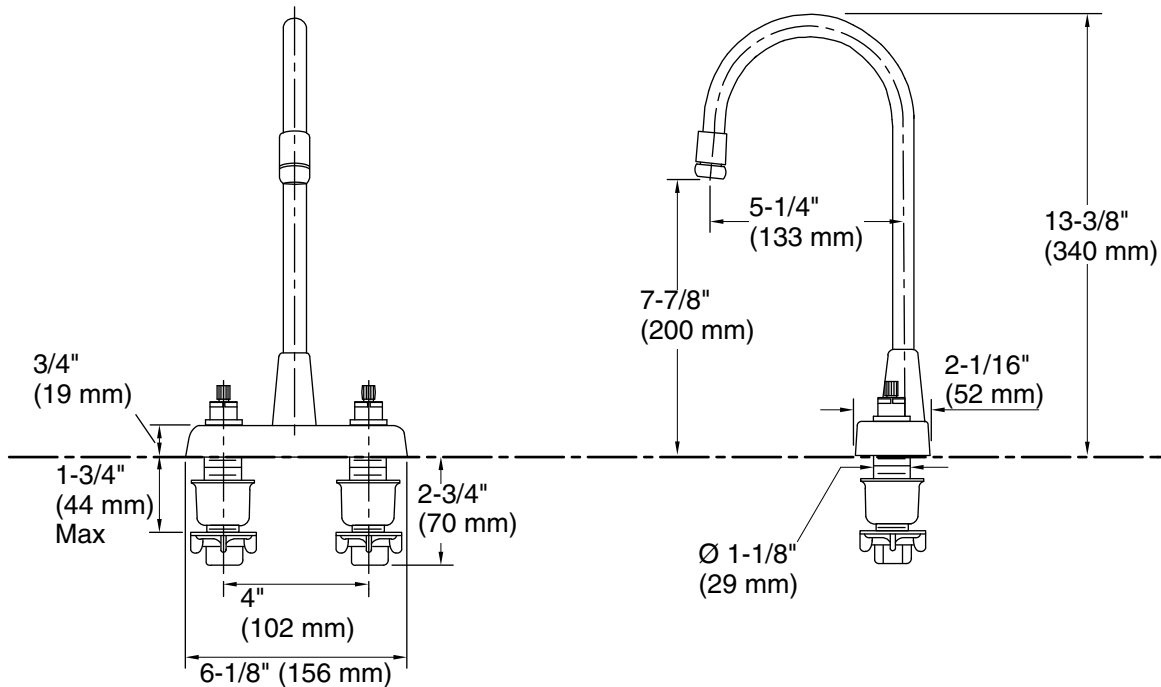

### Technical Information

All product dimensions are nominal.

#### Spout:

Spout reach: 5-1/4" (133 mm)