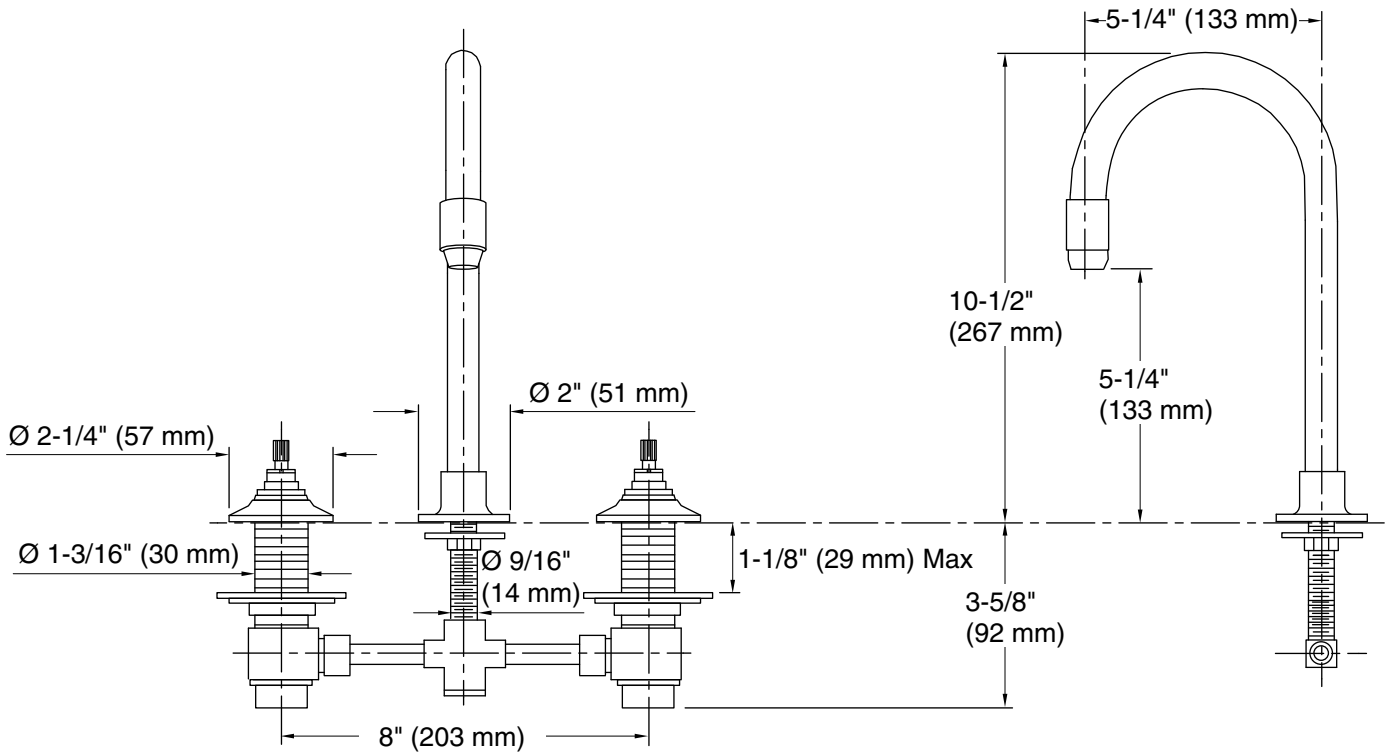

Technical Information

All product dimensions are nominal.

Faucet:

Flow rate: 2 gal/min (7.6 l/min)

Pressure: 60 psi (4.1 bar)

Spout:

Spout reach: 5-1/4" (133 mm)

Notes

Install this product according to the installation guide.