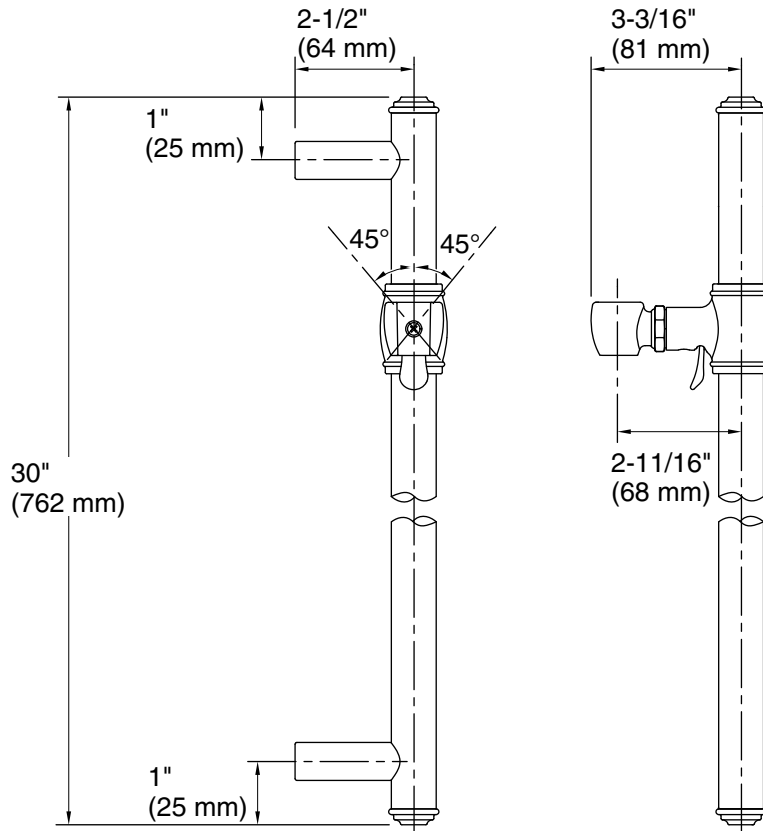

Features

- Artifacts® 30" shower slidebar.

Material

- Durable metal construction.
- KOHLER finishes resist corrosion and tarnishing.

Recommended Products/Accessories

- K-72799 Shower Slidebar Trim Kit
- K-23723 Faucet cleaner

Technical Information

All product dimensions are nominal.

Notes

Install this product according to the installation guide.

ADA, OBC, CSA B651 compliant when installed to the specific requirements of these regulations.