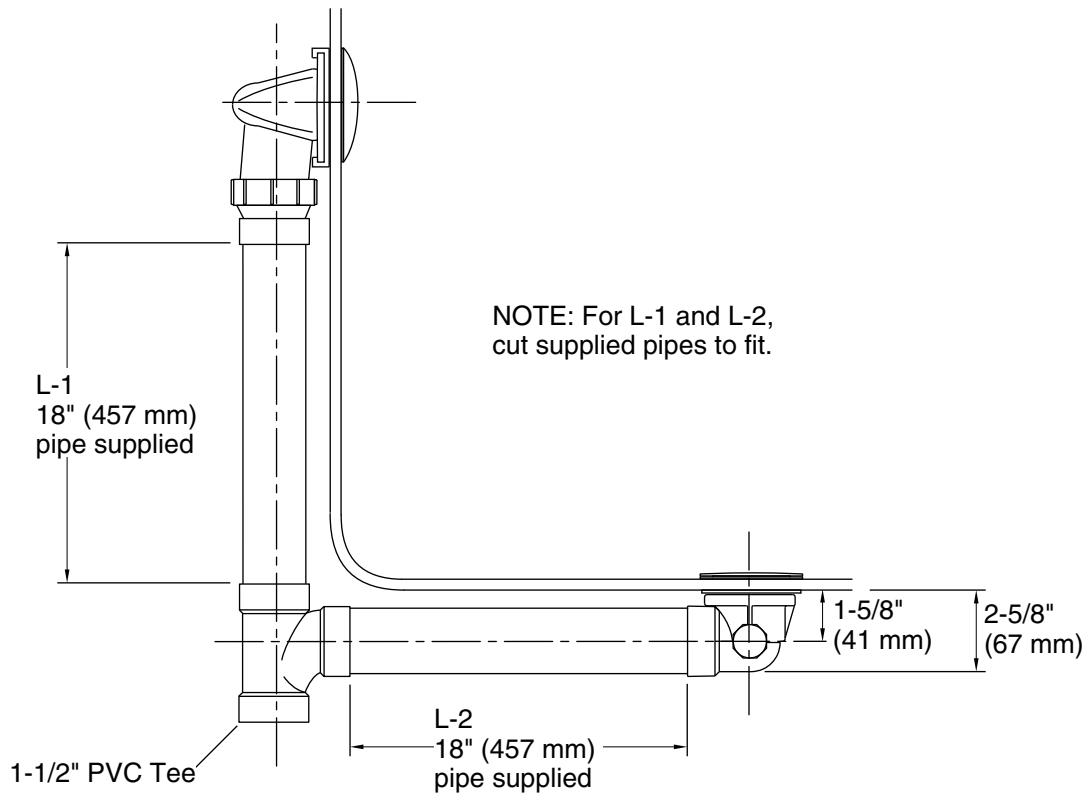

Features

- No internal linkages, reducing the chance of clogs in the overflow pipe.
- Ball-joint construction for easy installation.
- Includes toe-activated closing, and PVC tee and pipe.
- For use with Elevance™, Archer™, Underscore®, Rêve™, and Parity™ baths and whirlpools.

Material

- Schedule 40 PVC with metal overflow cover.
- KOHLER finishes resist corrosion and tarnishing.

Installation

- Above- or through-floor installation.

Recommended Products/Accessories

K-23726 Drain treatment

Technical Information

All product dimensions are nominal.