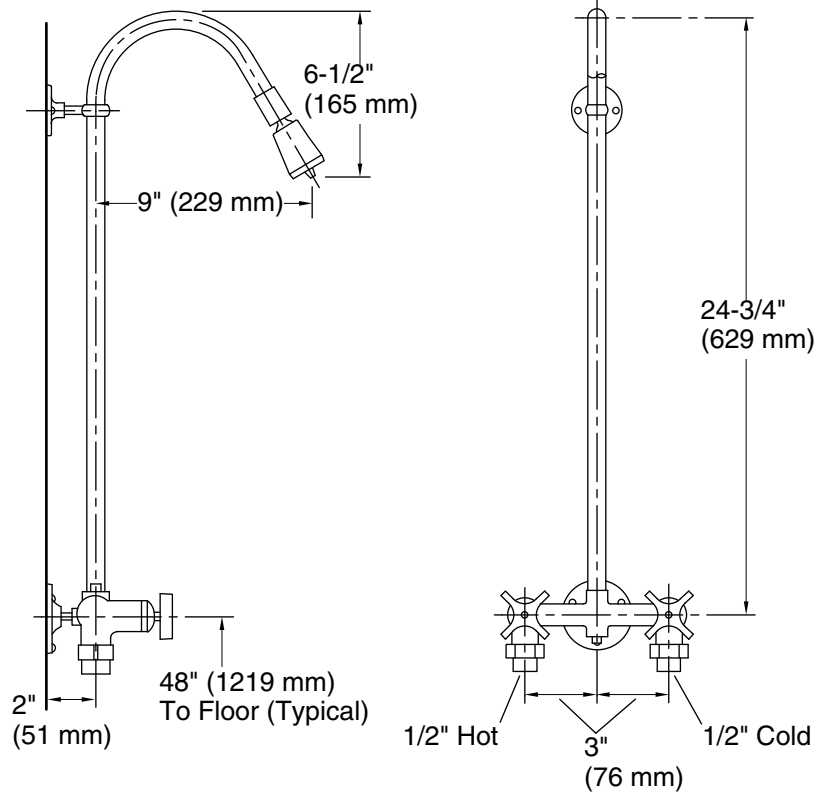

Technical Information

All product dimensions are nominal.

Showerhead/Body Spray:

Rated maximum flow: 2.5 gal/min (9.5 l/min)

Notes

Install this product according to the installation guide.

Yoke is reversible for either top or bottom supply.