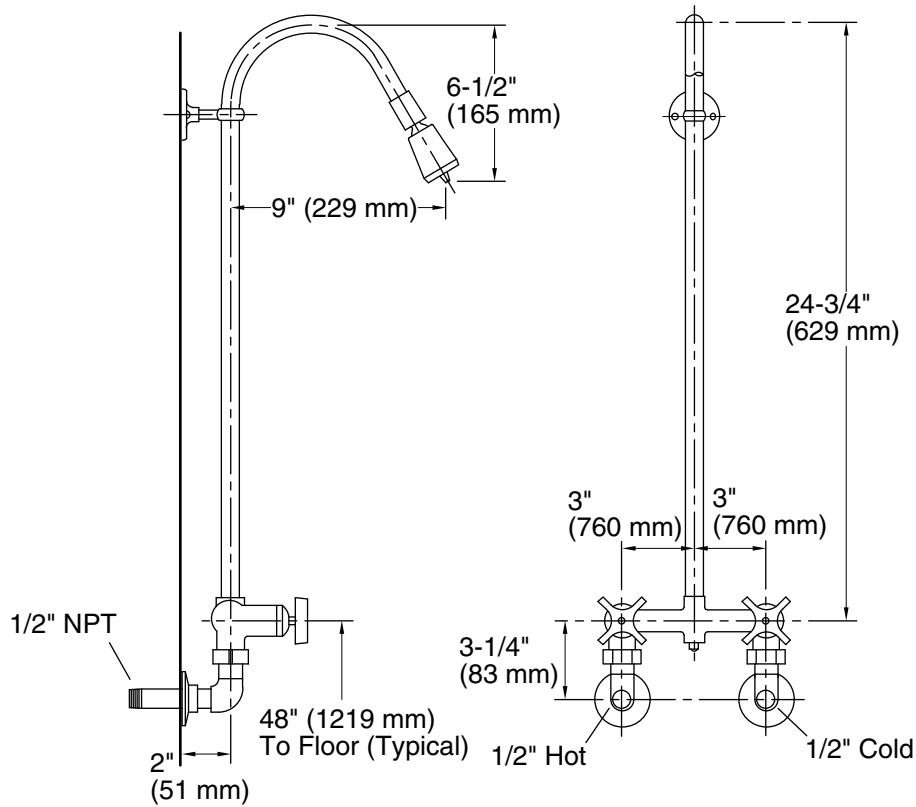

Features

- Valvet® valves.
- Includes four-arm handles, showerhead, and wall-mount bracket.

Material

- Brass construction.
- Brass valve bodies.

Installation

- For 6 (152 mm) centers.

Recommended Products/Accessories

Color tiles intended for reference only.

Color	Code	Description
-------	------	-------------

	CP	Polished Chrome
---	----	-----------------

Technical Information

All product dimensions are nominal.

Showerhead/Body Spray:

Rated maximum flow: 2.5 gal/min (9.5 l/min)

Notes

Install this product according to the installation guide.