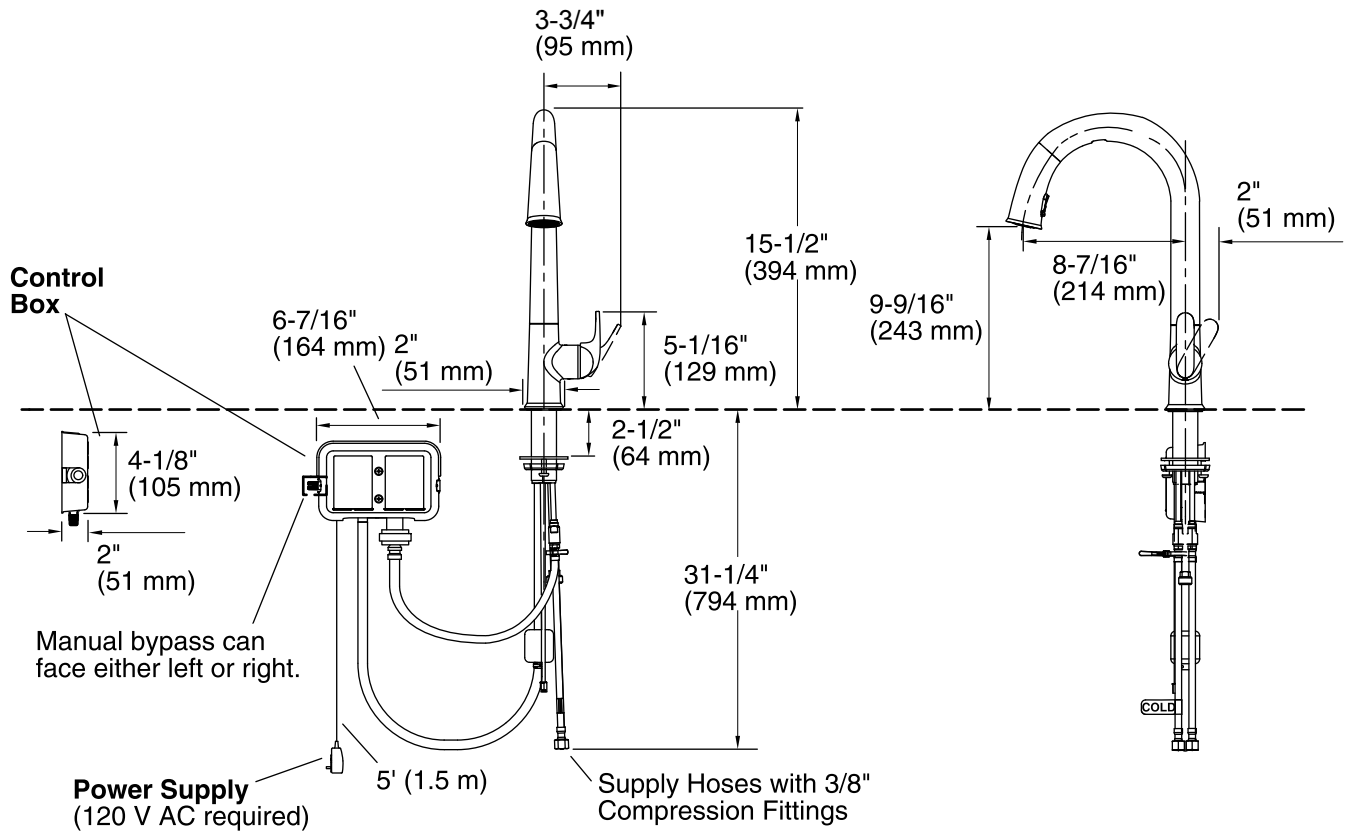

Required Electrical Service

One circuit required, protected with Class A Ground-Fault Circuit-Interrupter (GFCI). Outside North America, this device may be known as a Residual Current Device (RCD).
120 V

Technical Information

All product dimensions are nominal.
Power source: Plug - AC, included
Faucet:
Flow rate: 1.5 gal/min (5.7 l/min)
Pressure: 60 psi (4.1 bar)
Spout:
Spout reach: 8-7/16" (214 mm)

Notes

Install this product according to the installation guide.
REQUIRED: Unswitched power outlet (120 V AC) located below the sink and within 5' (1.5 m) of the control box. (Garbage disposals typically use switched outlets and are not recommended.)
ADA, CSA B651 compliant when installed to the specific requirements of these regulations.