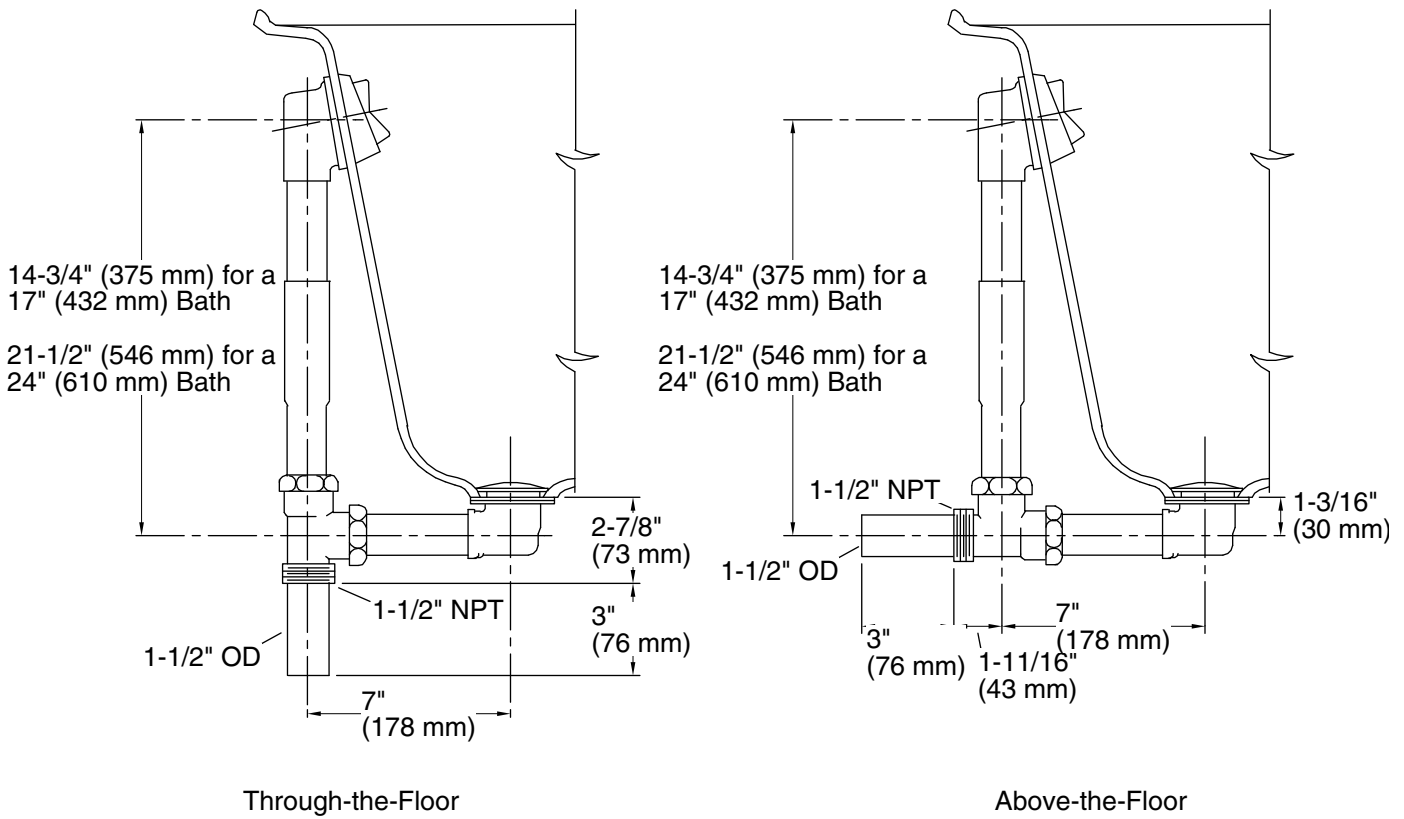

## Features

- Adjustable trip lever pop-up drain.
- For use with 17- to 24-inch deep baths, whirlpools, and BubbleMassage™ air baths.
- 1-1/2" (38 mm) connection.

THE BOLD LOOK  
OF **KOHLER**®

**Technical Information**

All product dimensions are nominal.

**Notes**

Install this product according to the installation guide.