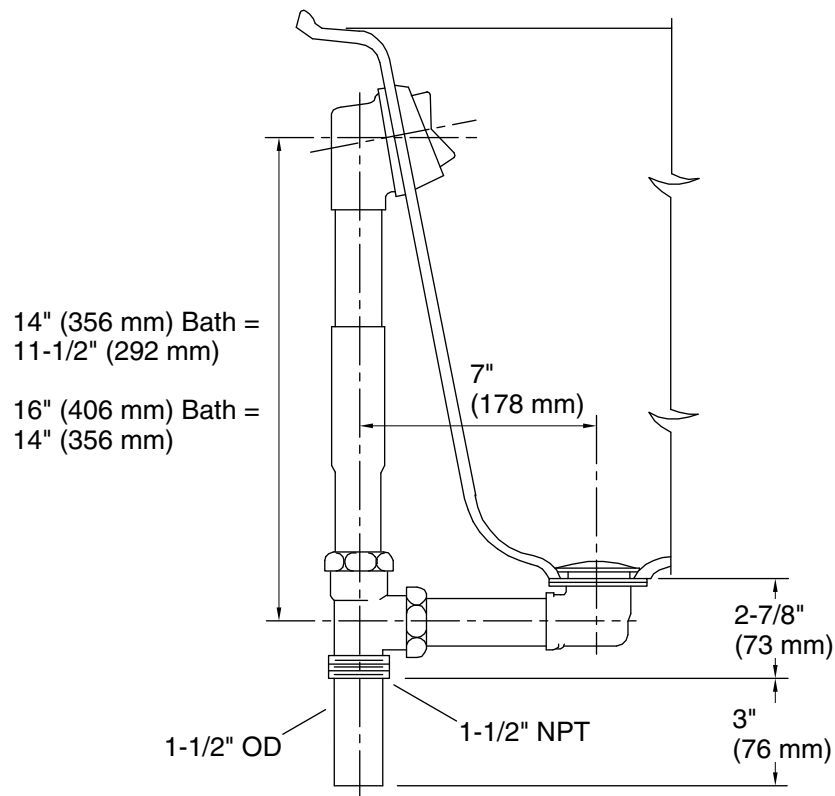

### Features

- Adjustable trip lever pop-up drain.
- 1-1/2" (38 mm) connection.

### Installation

- For 14 (356 mm) -16 (406 mm) deep bath installations.
- For through-the-floor installations.

### Technical Information

All product dimensions are nominal.