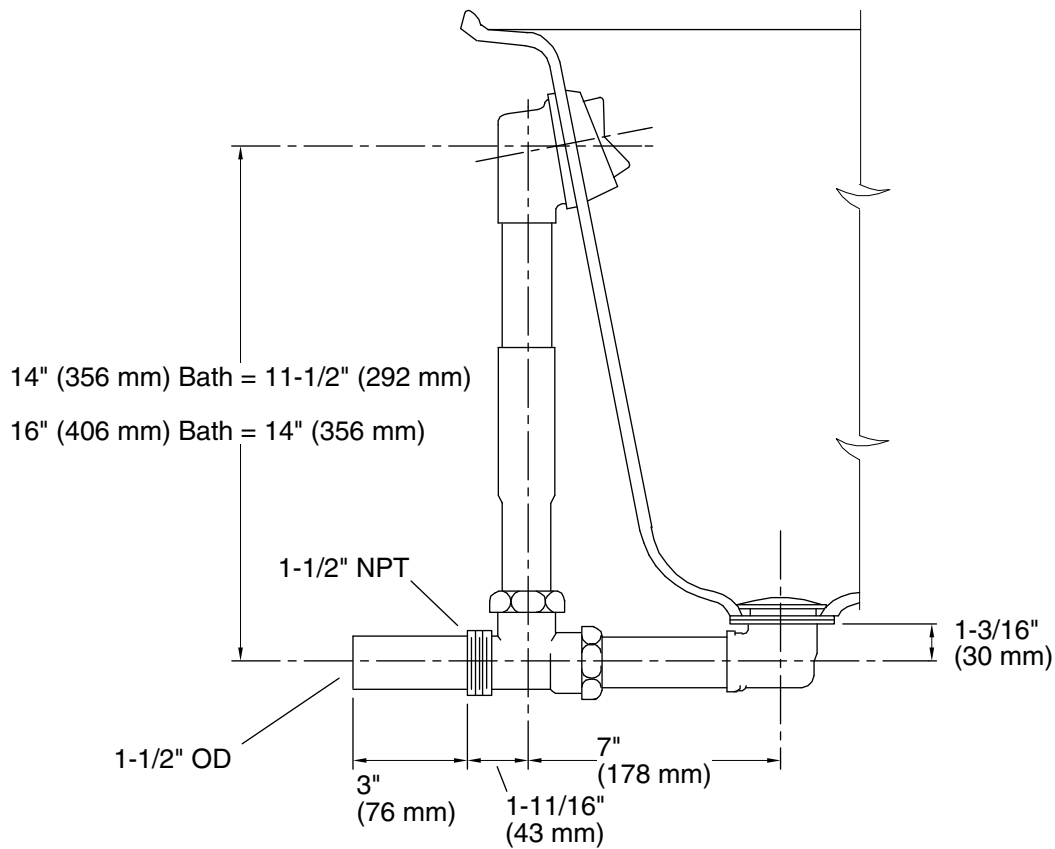

### Features

- Adjustable trip lever pop-up drain.
- 1-1/2" (38 mm) connection.
- Above-floor installation.
- For 14" (356 mm) - 16" (406 mm) deep baths.

### Technical Information

All product dimensions are nominal.