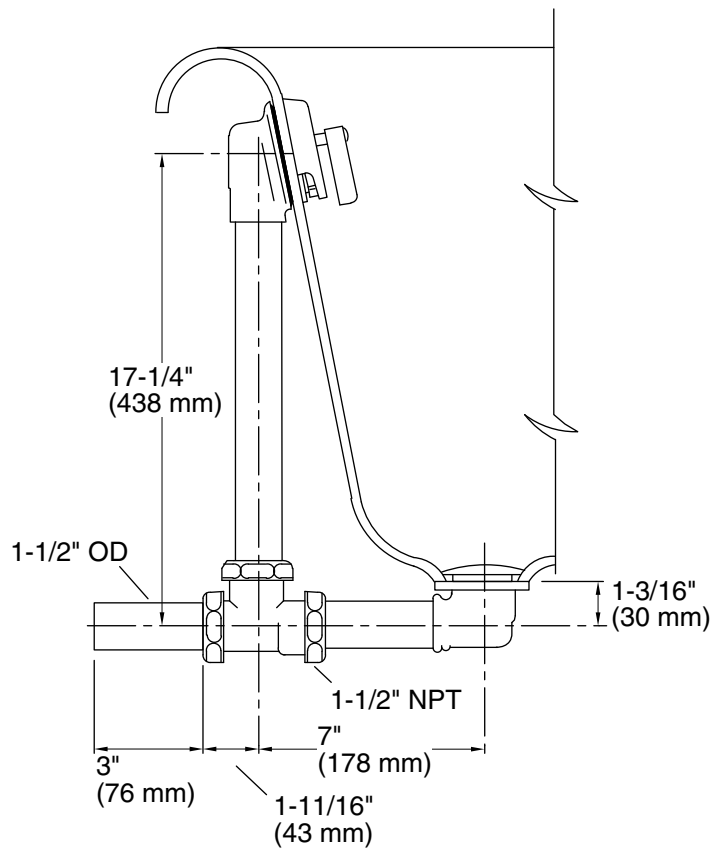

Features

- Brass tailpiece.
- For use with Vintage® and Artifacts® freestanding baths.
- Includes brass tee, pipe, and pop-up drain.

Material

- 17-gauge brass construction.
- KOHLER finishes resist corrosion and tarnishing.

Installation

- Above- or through-floor installation.

Recommended Products/Accessories

- K-700 72" freestanding bath
- K-21000-B 66" x 33" freestanding bath w/ Biscuit exterior
- K-21000-P5 Freestanding bath w/ Iron Black exterior
- K-21000-P5D 66" x 33" freestanding bath
- K-21000-W Freestanding bath w/ White exterior
- K-23726 Drain treatment
- K-23723 Faucet cleaner

Technical Information

All product dimensions are nominal.

Notes

Install this product according to the installation guide.