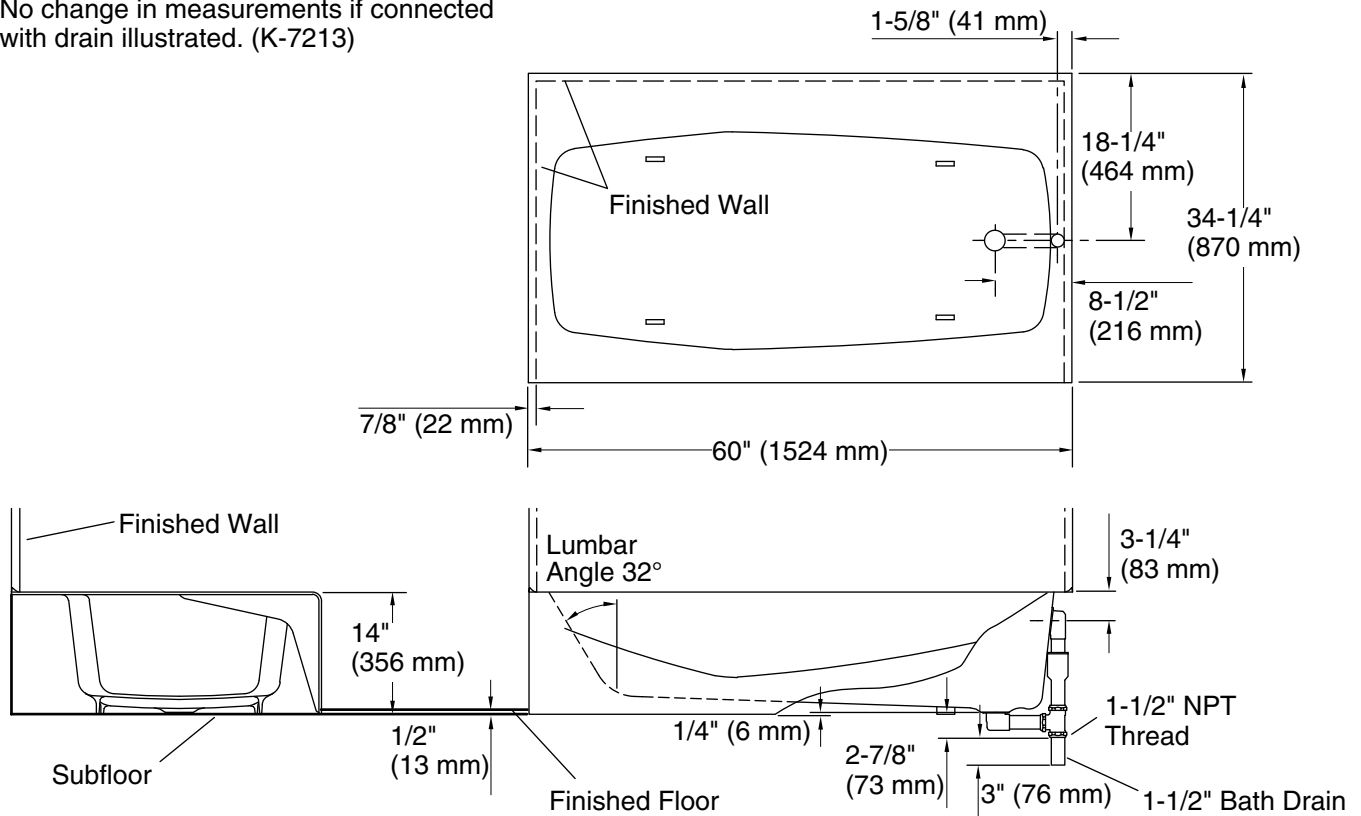

### Features

- 60" (1524 mm) x 34-1/4" (870 mm) x 14" (356 mm)
- Our most popular bath.
- Integral apron for quick installation.
- Constructed of KOHLER® Cast Iron.

### Technical Information

All product dimensions are nominal.

Installation:	Three-wall alcove
Drain location:	Right
Basin area, bottom:	45" x 22" (1143 mm x 559 mm)
Basin area, top:	55" x 24" (1397 mm x 610 mm)
Weight:	330 lbs (149.7 kg)
Minimum floor load:	51 lbs/ft <sup>2</sup> (249 kg/m <sup>2</sup> )
Water depth:	8-5/8" (219 mm)
Water capacity:	33 gal (124.9 L)
Minimum flat for door:	2-7/16" (62 mm)