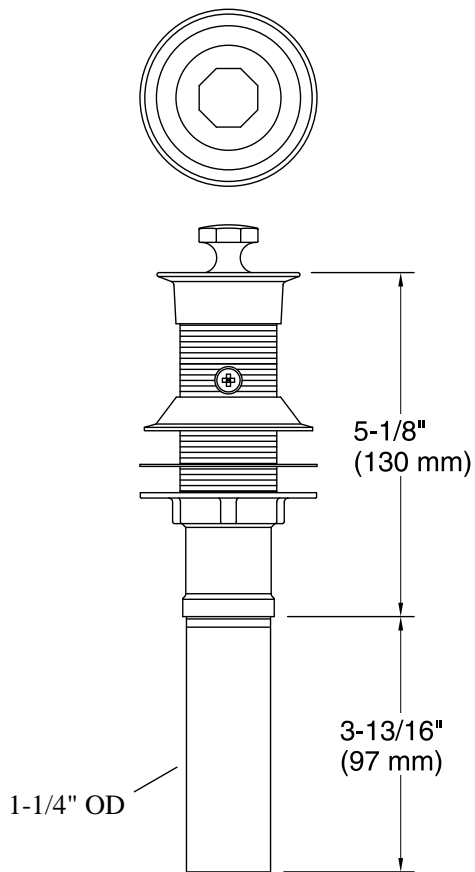

Features

- 1-1/4" (32 mm) connection.
- Available with non-removable metal stopper.
- For use in non-overflow applications.
- For use with Spun Glass™ Vessels lavatory.

Recommended Products/Accessories

- K-23726 Drain treatment
- K-23723 Faucet cleaner

Codes/Standards

ASME A112.18.2/CSA B125.2

KOHLER® One-Year Limited Warranty

See website for detailed warranty information.

Available Colors/Finishes

Color tiles intended for reference only.

Color	Code	Description
	CP	Polished Chrome
	SN	Vibrant® Polished Nickel
	BGD	Vibrant® Moderne Brushed Gold
	BN	Vibrant® Brushed Nickel
	BV	Vibrant® Brushed Bronze
	2BZ	Oil-Rubbed Bronze
	BL	Matte Black
	TB	Satin Black
	2MB	Vibrant® Brushed Moderne Brass
	TT	Vibrant Titanium

Technical Information

All product dimensions are nominal.

Notes

Install this product according to the installation guide.