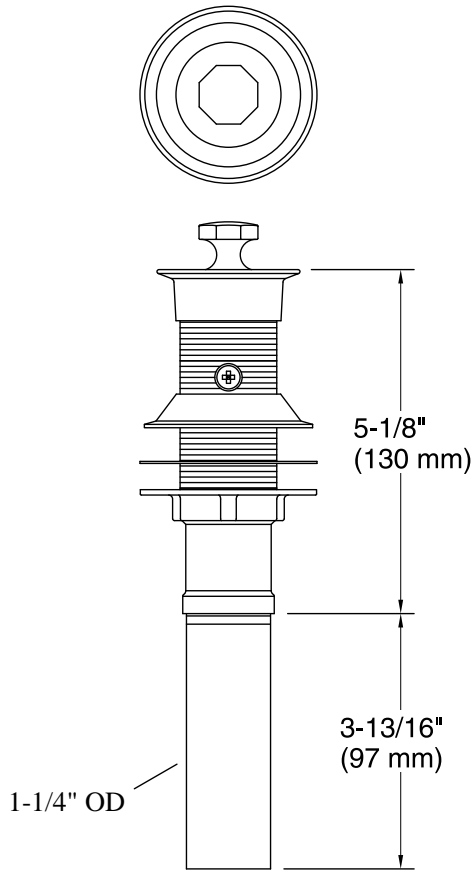

Features

- 1-1/4" (32 mm) connection.
- Reliable with non-removable metal stopper.
- For use in overflow applications.

Material

- Solid-brass construction for durability and reliability.

Recommended Products/Accessories

Technical Information

All product dimensions are nominal.

Notes

Install this product according to the installation guide.