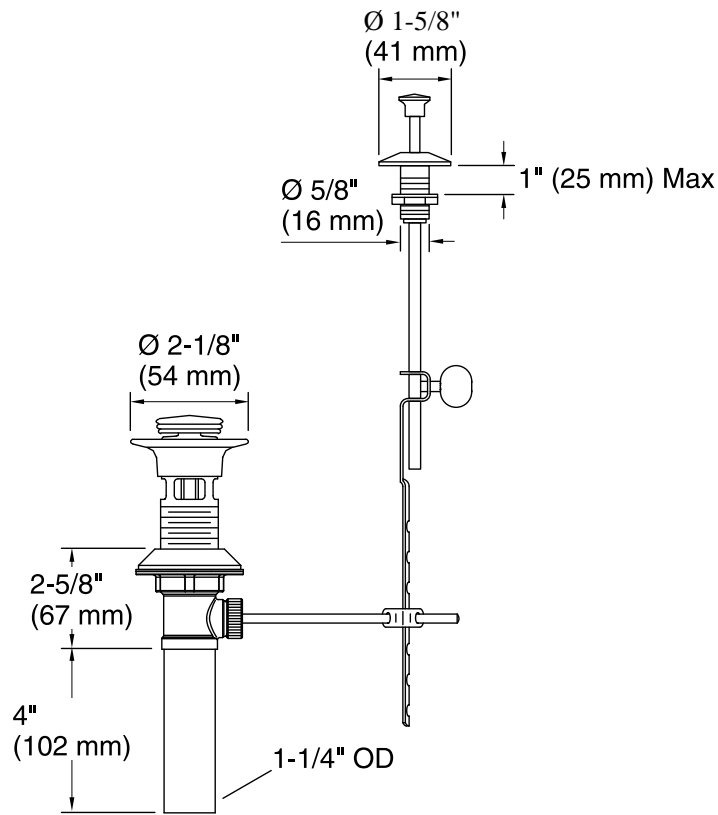

Features

- For use with overflow sinks.
- Pop-up drain with external button.
- 3-inch rough.
- Includes 1-1/4-inch tailpiece.

Material

- Solid-brass construction for durability and reliability.

Recommended Products/Accessories

- K-23726 Drain treatment
- K-23723 Faucet cleaner

Codes/Standards

ASME A112.18.2/CSA B125.2

KOHLER® One-Year Limited Warranty

See website for detailed warranty information.

Available Colors/Finishes

Color tiles intended for reference only.

Color	Code	Description
-------	------	-------------

	CP	Polished Chrome
---	----	-----------------

Pop-Up Drain

Technical Information

All product dimensions are nominal.

Notes

Install this product according to the installation guide.