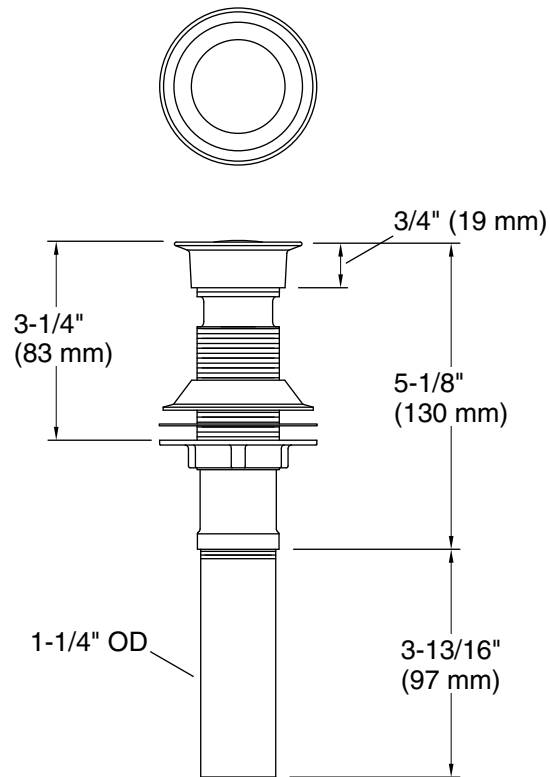

Features

- With overflow.
- 1-1/4" (32 mm) connection.
- Fluid design lines for ease of cleaning.

Material

- Solid-brass construction for durability and reliability.

Recommended Products/Accessories

- K-23726 Drain treatment
- K-23723 Faucet cleaner

Technical Information

All product dimensions are nominal.

Notes

Install this product according to the installation guide.