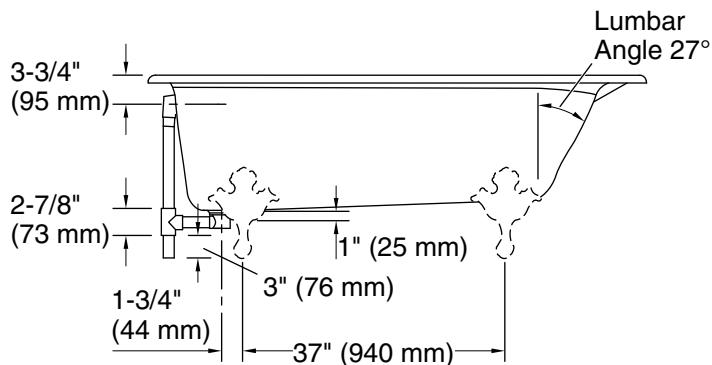

Color	Code	Description
	0	White
	96	Biscuit
	NY	Dune
	G9	Sandbar

No change in measurements if connected with drain illustrated. (K-7178)

Technical Information

All product dimensions are nominal.

Installation:	Freestanding
Drain location:	End
Basin area, bottom:	47-1/2" x 25" (1207 mm x 635 mm)
Basin area, top:	55" x 29" (1397 mm x 737 mm)
Weight:	350 lbs (158.8 kg)
Minimum floor load:	57 lbs/ft ² (278.3 kg/m ²)
Water depth:	12-5/8" (321 mm)
Water capacity:	64 gal (242.3 L)