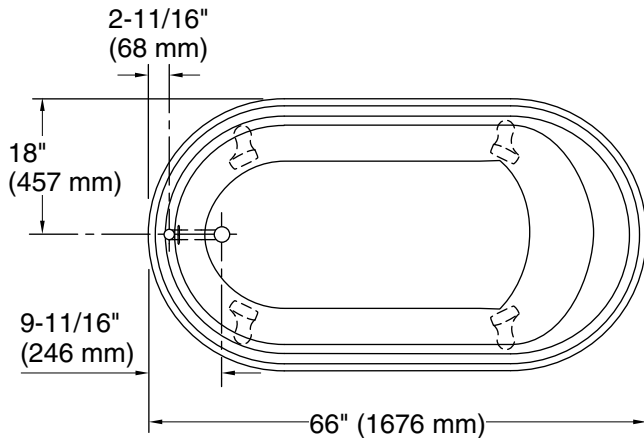

Color	Code	Description
	0	White
	96	Biscuit
	NY	Dune
	G9	Sandbar

No change in measurements if connected with drain illustrated. (K-7178)

Technical Information

All product dimensions are nominal.

Installation:	Freestanding
Drain location:	End
Basin area, bottom:	47-1/2" x 25" (1207 mm x 635 mm)
Basin area, top:	55" x 29" (1397 mm x 737 mm)
Weight:	350 lbs (158.8 kg)
Minimum floor load:	57 lbs/ft ² (278.3 kg/m ²)
Water depth:	12-5/8" (321 mm)
Water capacity:	64 gal (242.3 L)