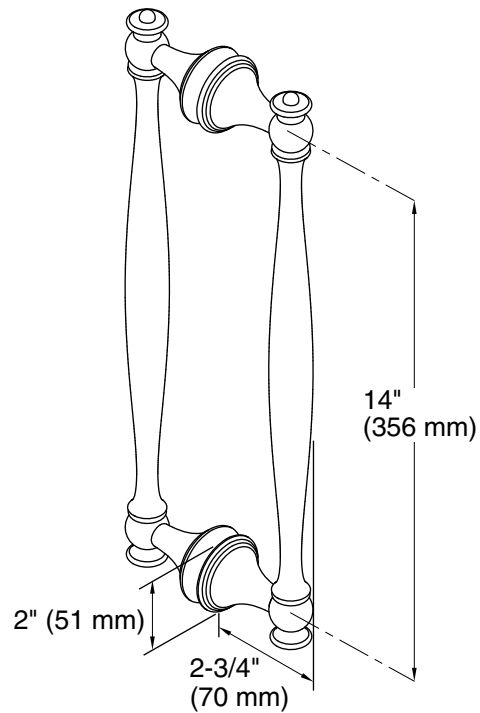

Finial®

Shower Door Handles

K-705769

Features

- Generous 14-inch handle length.
- Double handle opens door from the inside and outside of the shower.
- For use with heavy glass pivot shower doors.
- Coordinates with Finial faucets and accessories.

Technical Information

All product dimensions are nominal.

Material: Brass

Notes

Install this product according to the installation guide.

This handle is designed to be paired with the Heavy Glass Pivot shower doors. For custom installations, Ø 1/2" holes are required at the dimensions shown.