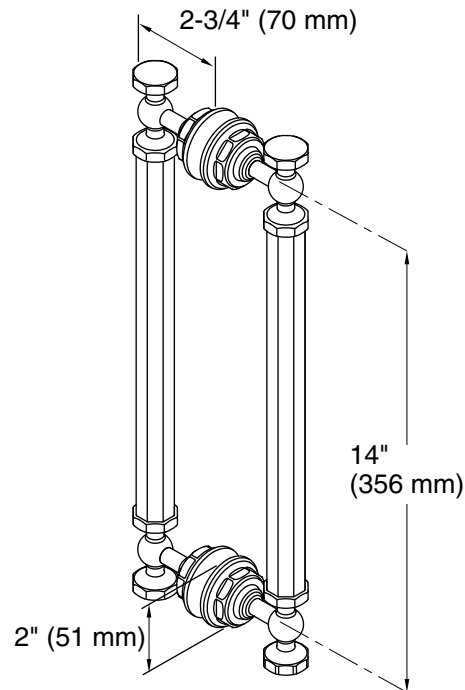

#### Features

- Generous 14-inch handle length.
- Double handle opens door from the inside and outside of the shower.
- For use with heavy glass pivot shower doors.
- Coordinates with Pinstripe faucets, accessories, and showering components to complete your bathroom.

### Technical Information

All product dimensions are nominal.

Material: Brass

### Notes

Install this product according to the installation guide.

This handle is designed to be paired with the Heavy Glass Pivot shower doors. For custom installations, Ø 1/2" holes are required at the dimensions shown.